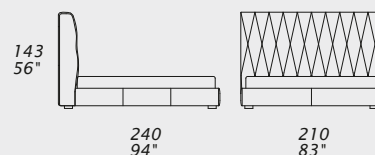

PAG. 135
DANDY HOME CATALOGUE 2017