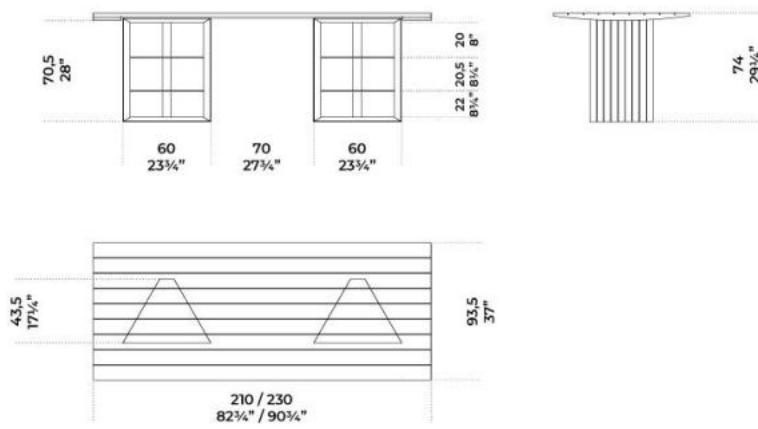


Prism Desk

david/nicolas
2020

Prism Desk

david/nicolas , 2020

Wooden desk with marquetry of "Colore"
Frisè Walnut and natural aluminium or
India Rosewood and natural
aluminium. Bases provided with two 8 mm
thick extralight tempered internal shelves.

Dimensioni / Sizes
Cm (W x D x H)
210 x 93,5 x 74
230 x 93,5 x 74

Inches (W x D x H)
83 $\frac{3}{4}$ " x 37" x 29 $\frac{1}{4}$ "
90 $\frac{3}{4}$ " x 37" x 29 $\frac{1}{4}$ "

Metallo / Metal

*Alluminio
naturale
Natural
aluminium*