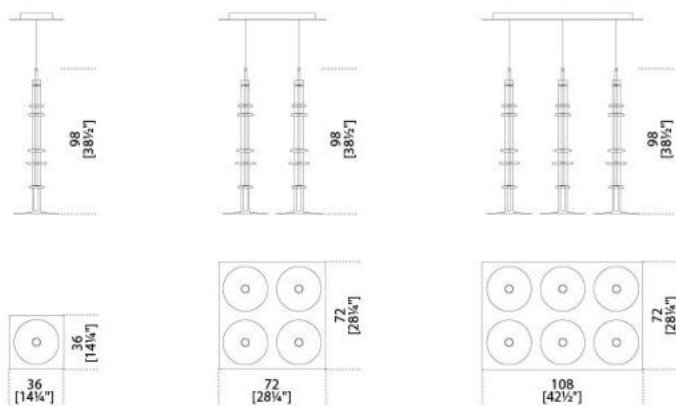

Hanging lamp with LED light (not dimmable). Handshaped glass cylinders. Bright chromed brass metal parts. Supplied with cable 4mt long. On request set of 4 or 6 lamps with unique canopy (dimmerable).

Dimensioni / Sizes

Cm (Ø x H)

30 x 79

30 x 98

Canopy

Cm (W x D x H)

36 x 36 x 4 | single

72 x 72 x 4 | 4 pieces

72 x 108 x 4 | 6 pieces

Inches (Ø x H)

12" x 31¼"

12" x 38¾"

Canopy

Inches (W x D x H)

14¼" x 14¼" x 1¼" | single

28½" x 28½" x 1¼" | 4 pieces

28½" x 42¾" x 1¼" | 6 pieces