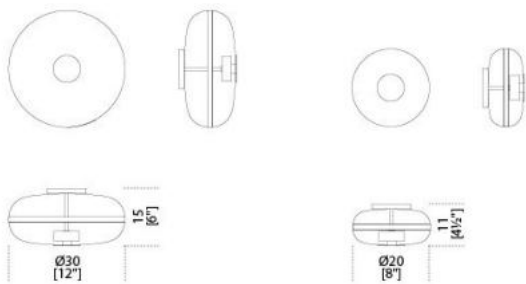


Jolie Applique

Federica Biasi
2019

Jolie Applique

Federica Biasi , 2019

Applique in cristallo soffiato a bocca. Dettagli metallici in ottone satinato. Luce LED.

Wall light in mouth blown glass. Satin brass metal details. LED light.

Dimensioni / Sizes
Cm (Ø x H)
20 x 11
30 x 15

Inches (Ø x H)
8" x 4½"
12" x 6"

Metallo / Metal

Ottone satinato
Satin brass
