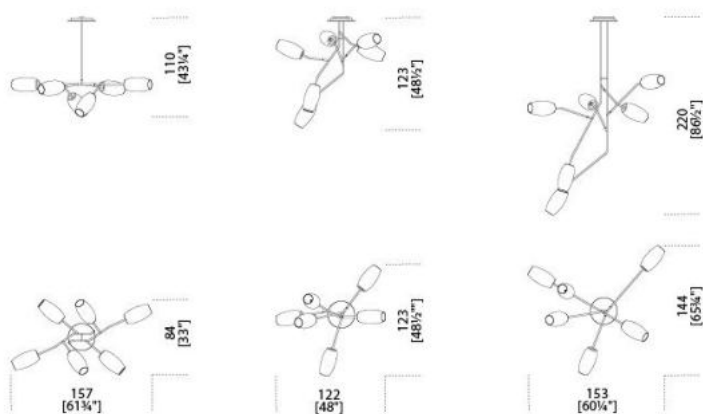


Diantha

Massimo Castagna
2017

Diantha

Massimo Castagna , 2017

Lampada a sospensione a LED dimmerabile. Cristallo soffiato a bocca e verniciato. Parti metalliche in nero bronzato. Lampadine (LED) incluse.

Hanging lamp with dimmable LED light. Mouth blown and painted glass. Bronzed black metal parts. Supplied with light bulbs (LED).

Dimensioni / Sizes
Cm (L x P x H)

157 x 84 x 110 DH
122 x 123 x 123 DVS
153 x 144 x 220 DVL