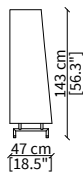

ACCESSORIES

GLASS BOX: glass box freestanding for the bottom storage in bronze glass in two sizes: L.48cm, L.96cm.

ANALOG LIBRERIA Design Christophe Pillet

LIBRERIA - BOOKCASE

Libreria 150x h 143 cm / Bookcase 150x h 143 cm

COMPLEMENTI - COMPLEMENTS

Box vetro 48 cm / Glass box 48 cm

Box vetro 96 cm / Glass box 96 cm

Dimensioni espresse in cm se non diversamente indicato.
L'Azienda si riserva il diritto di apportare modifiche ai modelli senza preavviso.
Tolleranza sulle misure indicate di +/-2%.

Dimensions in centimeter if not differently indicated.
The Company reserves the right to change the model without any advance notice.
Tolerance on the given sizes +/-2%.