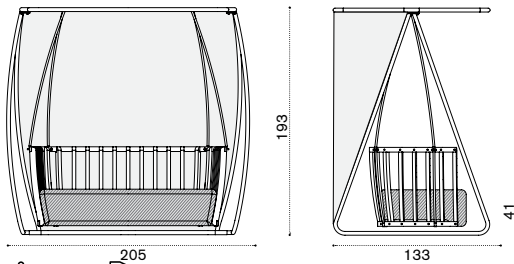

Porch swing

→ 84

Small coffee table Ø 50

→ 9

Large coffee table 110x57

→ 20

Item	Description	Price list

- SWDMDS48T5 Pickled teak + alu. sepia black
- SWDMDS43T5 Pickled teak + alu. warmwhite

- SWDMDS48T1 Teak + alu. sepia black
- SWDMDS43T1 Teak + alu. warmwhite

- SWCUDMDSAW24 Cushion, (seat+2 back) nature grey
- COVER321 Rain cover 164 x 85 h77

- SWDOD48T5 Pickled teak + metal sepia black
- SWDOD43T5 Pickled teak + metal warmwhite
- SWDODRT5 Pickled teak + metal warmed

- SWDOD48T1 Teak + metal sepia black
- SWDOD43T1 Teak + metal warmwhite

- SWCUD2AW24 Cushion, (seat+2 back) nature grey
- SWTEDOV78 Curtain, white stone
- COVER146 Rain cover 206 x 134 h192

- SWTCQH2D48T5 Pickled teak + alu. sepia black
- SWTCQH2D43T5 Pickled teak + alu. warmwhite
- SWTCQH2DRT5 Pickled teak + alu. warmed
- SWTCQH2D38T5 Pickled teak + alu. green
- SWTCQH2D48T1 Teak + alu. sepia black
- SWTCQH2D43T1 Teak + alu. warmwhite
- SWTCQH2DRT1 Teak + alu. warmed
- SWTCQH2D38T1 Teak + alu. green

- COVER144 Rain cover 48 x 51 h49

- SWTCRH1D48T5 Pickled teak + alu. sepia black
- SWTCRH1D43T5 Pickled teak + alu. warmwhite

- SWTCRH1D48T1 Teak + alu. sepia black
- SWTCRH1D43T1 Teak + alu. warmwhite

- COVER145 Rain cover 111 x 58 h39

Ethimo