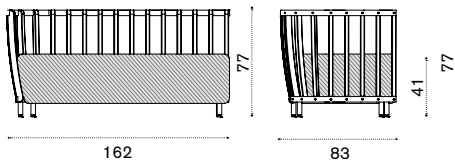

Back end module right

→ 45

- SWDMFDD48T5 Pickled teak + alu. sepia black
- SWDMFDD43T5 Pickled teak + alu. warmwhite
- SWDMFDD48T1 Teak + alu. sepia black
- SWDMFDD43T1 Teak + alu. warmwhite

- SWCUDMFDAW24 Cushion, (seat+3 back) nature grey
- COVER318 Rain cover 164 x 85 h77

Back end module left