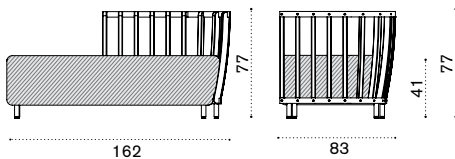

Daybed right

→ 39

- SWDMDDD48T5 Pickled teak + alu. sepia black
- SWDMDDD43T5 Pickled teak + alu. warmwhite
- SWDMDDD48T1 Teak + alu. sepia black
- SWDMDDD43T1 Teak + alu. warmwhite

- SWCUDMDDAW24 Cushion, (seat+2 back) nature grey
- COVER320 Rain cover 164 x 85 h77