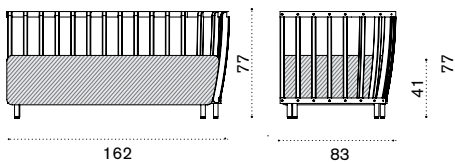

→ 45

- SWDMFSD48T5 Pickled teak + alu. sepia black
- SWDMFSD43T5 Pickled teak + alu. warmwhite
- SWDMFSD48T1 Teak + alu. sepia black
- SWDMFSD43T1 Teak + alu. warmwhite

- SWCUDMFSAW24 Cushion, (seat+3 back) nature grey
- COVER319 Rain cover 164 x 85 h77