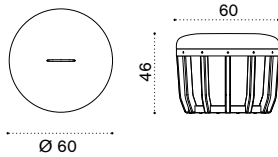

Swing

Patrick Norguet

Collection composed of: 2 seater sofa / porch swing / XL sofa / lounge armchair / modular sofa / daybed / small and large coffee table / club armchair / barstool / dining armchair / round and rectangular dining table / pouf.

Pouf Ø 60 h46 NEW

→ 13,5

Item	Description	Price list

	SWPM22D48T5P52	P. teak + alu. black + chess	
	SWPM22D48T5A24	P. teak + alu. black + n. grey	
	SWPM22D48T5P63	P. teak + alu. black + blu ink	
	SWPM22D48T5P61	P. teak + alu. black + green sardinia	
	SWPM22D43T5P52	P. teak + alu. warmwhite + chess	
	SWPM22D43T5A24	P. teak + alu. warmwhite + n. grey	
	SWPM22D43T5P63	P. teak + alu. warmwhite + blu ink	
	SWPM22D43T5P61	P. teak + alu. warmwhite + green sardinia	

	SWPM22D48T1P52	Teak + alu. black + chess	
	SWPM22D48T1A24	Teak + alu. black + n. grey	
	SWPM22D48T1P63	Teak + alu. black + blu ink	
	SWPM22D48T1P61	Teak + alu. black + green sardinia	
	SWPM22D43T1P52	Teak + alu. warmwhite + chess	
	SWPM22D43T1A24	Teak + alu. warmwhite + n. grey	
	SWPM22D43T1P63	Teak + alu. warmwhite + blu ink	
	SWPM22D43T1P61	Teak + alu. warmwhite + green sardinia	

COVER542 Rain cover Ø62 x h47

Pouf Ø 140 h38 NEW