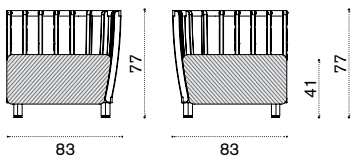

Swing

Corner module

→ 30

Item

Description

Price list

- SWDMAUD48T5 Pickled teak + alu. sepia black
- SWDMAUD43T5 Pickled teak + alu. warmwhite
- SWDMAUD48T1 Teak + alu. sepia black
- SWDMAUD43T1 Teak + alu. warmwhite

- SWCUDMAUAW24 Cushion, (seat+2 back) nature grey
- COVER317 Rain cover 85 x 85 h77