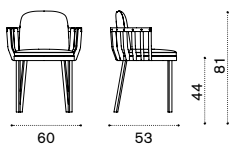

Dining armchair

→ 6,5

SWPDD48T5	Pickled teak + alu. sepia black	
SWPDD43T5	Pickled teak + alu. warmwhite	
SWPDD48T1	Teak + alu. sepia black	
SWPDD43T1	Teak + alu. warmwhite	
SWCUPDAW24	Cushion, (seat+back) nature grey	
SWCUPDPP52	Cushion, (seat+back) chess	
COVER207	Rain cover 61 x 54 h80