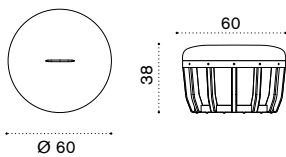

COVER540 Rain cover Ø42 x h39

Ethimo

Swing

Pouf Ø 40 h46 NEW

 → 6,5 

Pouf Ø 60 h38 NEW

 → 10,5 

Item	Description	Price list
 SWPM12D48T5P52	P. teak + alu. black + chess	
 SWPM12D48T5A24	P. teak + alu. black + n. grey	
 SWPM12D48T5P63	P. teak + alu. black + blu ink	
 SWPM12D48T5P61	P. teak + alu. black + green sardinia	
 SWPM12D43T5P52	P. teak + alu. warmwhite + chess	
 SWPM12D43T5A24	P. teak + alu. warmwhite + n. grey	
 SWPM12D43T5P63	P. teak + alu. warmwhite + blu ink	
 SWPM12D43T5P61	P. teak + alu. warmwhite + green sardinia	
 SWPM12D48T1P52	Teak + alu. black + chess	
 SWPM12D48T1A24	Teak + alu. black + n. grey	
 SWPM12D48T1P63	Teak + alu. black + blu ink	
 SWPM12D48T1P61	Teak + alu. black + green sardinia	
 SWPM12D43T1P52	Teak + alu. warmwhite + chess	
 SWPM12D43T1A24	Teak + alu. warmwhite + n. grey	
 SWPM12D43T1P63	Teak + alu. warmwhite + blu ink	
 SWPM12D43T1P61	Teak + alu. warmwhite + green sardinia	