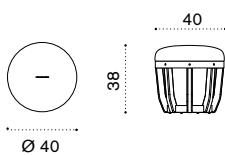

→ 5

- SWPM11D48T5P52 P. teak + alu. black + chess
- SWPM11D48T5A24 P. teak + alu. black + n. grey
- SWPM11D48T5P63 P. teak + alu. black + blu ink
- SWPM11D48T5P61 P. teak + alu. black + green sardinia
- SWPM11D43T5P52 P. teak + alu. warmwhite + chess
- SWPM11D43T5A24 P. teak + alu. warmwhite + n. grey
- SWPM11D43T5P63 P. teak + alu. warmwhite + blu ink
- SWPM11D43T5P61 P. teak + alu. warmwhite + green sardinia

- SWPM11D48T1P52 Teak + alu. black + chess
- SWPM11D48T1A24 Teak + alu. black + n. grey
- SWPM11D48T1P63 Teak + alu. black + blu ink
- SWPM11D48T1P61 Teak + alu. black + green sardinia
- SWPM11D43T1P52 Teak + alu. warmwhite + chess
- SWPM11D43T1A24 Teak + alu. warmwhite + n. grey
- SWPM11D43T1P63 Teak + alu. warmwhite + blu ink
- SWPM11D43T1P61 Teak + alu. warmwhite + green sardinia

COVER540 Rain cover Ø42 x h39

Ethimo