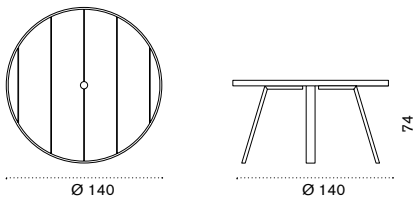

Round dining table Ø 140

→ 35 → 6-7

- SWTPTM1D48T5 Pickled teak + alu. sepia black
- SWTPTM1D43T5 Pickled teak + alu. warmwhite
- SWTPTM1D48T1 Teak + alu. sepia black
- SWTPTM1D43T1 Teak + alu. warmwhite

COVER137 Rain cover Ø 148 h74

Pouf Ø 40 h38 ^{NEW}