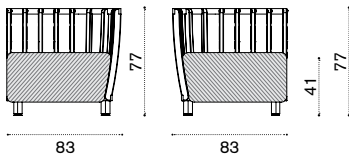

- SWCUDMCAW24 Cushion, (seat+2 back) nature grey
- COVER316 Rain cover 132 x 85 h77

Ethimo

Swing

Corner module

Item

Description

Price list

-  SWDMAUD48T5 Pickled teak + alu. sepia black
-  SWDMAUD43T5 Pickled teak + alu. warmwhite
-  SWDMAUD48T1 Teak + alu. sepia black
-  SWDMAUD43T1 Teak + alu. warmwhite