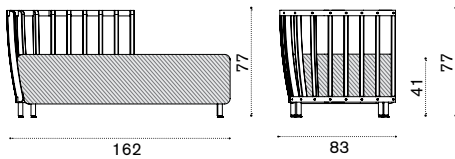

Swing

Patrick Norguet

Collection composed of: 2 seater sofa / porch swing / XL sofa / lounge armchair / modular sofa / daybed / small and large coffee table / club armchair / barstool / dining armchair / round and rectangular dining table / pouf.

Daybed left

→ 39