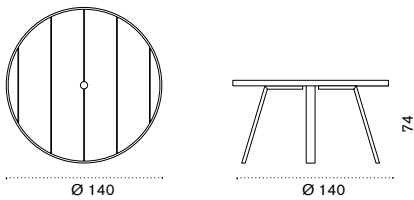

Round dining table Ø 140

→ 35 → 6-7 →

SWTPTM1D48T5	Pickled teak + alu. sepia black	
SWTPTM1D43T5	Pickled teak + alu. warmwhite	
SWTPTM1D48T1	Teak + alu. sepia black	
SWTPTM1D43T1	Teak + alu. warmwhite	
COVER137	Rain cover Ø 148 h74	

Pouf Ø 40 h38 ^{NEW}