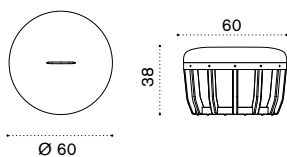

Pouf Ø 60 h38 ^{NEW}

→ 10,5

Item	Description	Price list
SWPM12D48T5P52	P. teak + alu. black + chess	
SWPM12D48T5A24	P. teak + alu. black + n. grey	
SWPM12D48T5P63	P. teak + alu. black + blu ink	
SWPM12D48T5P61	P. teak + alu. black + green sardinia	
SWPM12D43T5P52	P. teak + alu. warmwhite + chess	
SWPM12D43T5A24	P. teak + alu. warmwhite + n. grey	
SWPM12D43T5P63	P. teak + alu. warmwhite + blu ink	
SWPM12D43T5P61	P. teak + alu. warmwhite + green sardinia	
SWPM12D48T1P52	Teak + alu. black + chess	
SWPM12D48T1A24	Teak + alu. black + n. grey	
SWPM12D48T1P63	Teak + alu. black + blu ink	
SWPM12D48T1P61	Teak + alu. black + green sardinia	
SWPM12D43T1P52	Teak + alu. warmwhite + chess	
SWPM12D43T1A24	Teak + alu. warmwhite + n. grey	
SWPM12D43T1P63	Teak + alu. warmwhite + blu ink	
SWPM12D43T1P61	Teak + alu. warmwhite + green sardinia	

COVER541 Rain cover Ø42 x h47

SWPM21D48T5P52	P. teak + alu. black + chess	
SWPM21D48T5A24	P. teak + alu. black + n. grey	
SWPM21D48T5P63	P. teak + alu. black + blu ink	
SWPM21D48T5P61	P. teak + alu. black + green sardinia	
SWPM21D43T5P52	P. teak + alu. warmwhite + chess	
SWPM21D43T5A24	P. teak + alu. warmwhite + n. grey	
SWPM21D43T5P63	P. teak + alu. warmwhite + blu ink	
SWPM21D43T5P61	P. teak + alu. warmwhite + green sardinia	

SWPM21D48T1P52	Teak + alu. black + chess	
SWPM21D48T1A24	Teak + alu. black + n. grey	
SWPM21D48T1P63	Teak + alu. black + blu ink	
SWPM21D48T1P61	Teak + alu. black + green sardinia	
SWPM21D43T1P52	Teak + alu. warmwhite + chess	
SWPM21D43T1A24	Teak + alu. warmwhite + n. grey	
SWPM21D43T1P63	Teak + alu. warmwhite + blu ink	
SWPM21D43T1P61	Teak + alu. warmwhite + green sardinia	

COVER533 Rain cover Ø62 x h39