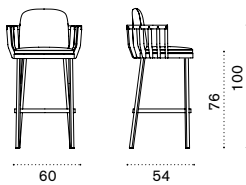

Barstool

→ 9