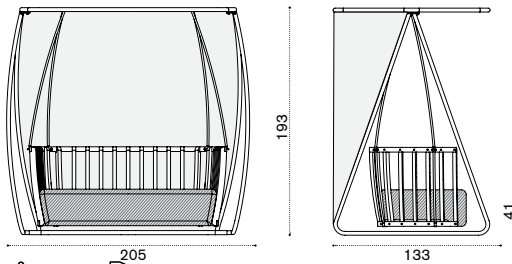

Porch swing

→ 84

Small coffee table Ø 50

→ 9

Large coffee table 110x57

→ 20

Item	Description	Price list

- SWDMDS48T5 Pickled teak + alu. sepia black
- SWDMDS43T5 Pickled teak + alu. warmwhite

- SWDMDS48T1 Teak + alu. sepia black
- SWDMDS43T1 Teak + alu. warmwhite

- SWCUDMDSAW24 Cushion, (seat+2 back) nature grey
- COVER321 Rain cover 164 x 85 h77

- SWDOD48T5 Pickled teak + metal sepia black
- SWDOD43T5 Pickled teak + metal warmwhite
- SWDODRT5 Pickled teak + metal warmed

- SWDOD48T1 Teak + metal sepia black
- SWDOD43T1 Teak + metal warmwhite

- SWCUD2AW24 Cushion, (seat+2 back) nature grey
- SWTEDOV78 Curtain, white stone
- COVER146 Rain cover 206 x 134 h192

- SWTCQH2D48T5 Pickled teak + alu. sepia black
- SWTCQH2D43T5 Pickled teak + alu. warmwhite
- SWTCQH2DRT5 Pickled teak + alu. warmed
- SWTCQH2D38T5 Pickled teak + alu. green
- SWTCQH2D48T1 Teak + alu. sepia black
- SWTCQH2D43T1 Teak + alu. warmwhite
- SWTCQH2DRT1 Teak + alu. warmed
- SWTCQH2D38T1 Teak + alu. green

- COVER144 Rain cover 48 x 51 h49

- SWTCRH1D48T5 Pickled teak + alu. sepia black
- SWTCRH1D43T5 Pickled teak + alu. warmwhite

- SWTCRH1D48T1 Teak + alu. sepia black
- SWTCRH1D43T1 Teak + alu. warmwhite

- COVER145 Rain cover 111 x 58 h39

Ethimo