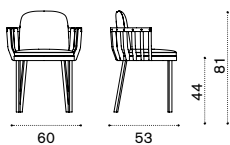

Ethimo

Swing

Club armchair

→ 14

Barstool

→ 9

Dining armchair

→ 6,5

Item	Description	Price list
SWPCD48T5	Pickled teak + alu. sepia black	
SWPCD43T5	Pickled teak + alu. warmwhite	
SWPCDRT5	Pickled teak + alu. warmred	
SWPCD38T5	Pickled teak + alu. green	
SWPCD48T1	Teak + alu. sepia black	
SWPCD43T1	Teak + alu. warmwhite	
SWPCDRT1	Teak + alu. warmred	
SWPCD38T1	Teak + alu. green	
SWCUPCAW24	Cushion, (seat+back) nature grey	
COVER511	Rain cover 77 x 72 h61	