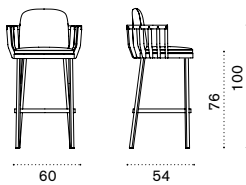

Ethimo

Swing

Club armchair

→ 14

Barstool

→ 9

Dining armchair

→ 6,5

Item	Description	Price list
SWPCD48T5	Pickled teak + alu. sepia black	
SWPCD43T5	Pickled teak + alu. warmwhite	
SWPCDRT5	Pickled teak + alu. warmred	
SWPCD38T5	Pickled teak + alu. green	
SWPCD48T1	Teak + alu. sepia black	
SWPCD43T1	Teak + alu. warmwhite	
SWPCDRT1	Teak + alu. warmred	
SWPCD38T1	Teak + alu. green	
SWCUPCAW24	Cushion, (seat+back) nature grey	
COVER511	Rain cover 77 x 72 h61	