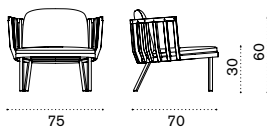

- COVER144 Rain cover 48 x 51 h49

- SWTCRH1D48T5 Pickled teak + alu. sepia black
- SWTCRH1D43T5 Pickled teak + alu. warmwhite

- SWTCRH1D48T1 Teak + alu. sepia black
- SWTCRH1D43T1 Teak + alu. warmwhite

- COVER145 Rain cover 111 x 58 h39

Ethimo

Swing

Club armchair

→ 14

Barstool

→ 9

Dining armchair

→ 6,5