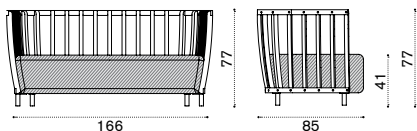

Patrick Norguet

Collection composed of: 2 seater sofa / porch swing / XL sofa / lounge armchair / modular sofa / daybed / small and large coffee table / club armchair / barstool / dining armchair / round and rectangular dining table / pouf.

2 seater sofa

→ 43

XL sofa

→ 59

Lounge armchair

→ 29

XL central module

→ 35