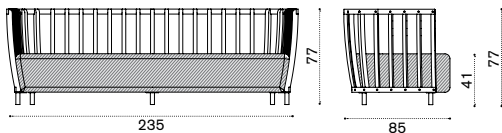

Patrick Norguet

Collection composed of: 2 seater sofa / porch swing / XL sofa / lounge armchair / modular sofa / daybed / small and large coffee table / club armchair / barstool / dining armchair / round and rectangular dining table / pouf.

2 seater sofa

→ 43

XL sofa

→ 59

Lounge armchair

→ 29

XL central module

→ 35