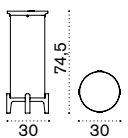

Description

Teak + frosted plexiglass

XL floor lamp

IP44 2700° K - 1650 LUMEN
LED 230 Vac 17W
ENERGETIC CLASS: A

 SKLAM2T1

Teak + frosted plexiglass

Outdoor Decor