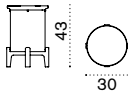

Description

Teak + frosted plexiglass

XL floor lamp

IP44 2700° K - 1650 LUMEN
LED 230 Vac 17W
ENERGETIC CLASS: A

 SKLAM2T1

Teak + frosted plexiglass

Outdoor Decor