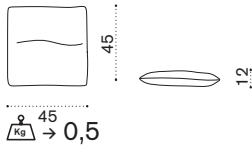

→ 0,5

RTCUSCQPP40	Back cushion, ice
RTCUSCQPP41	Back cushion, aegean blue
RTCUSCQPP42	Back cushion, leofanto 1
RTCUSCQPP43	Back cushion, carmide 11
RTCUSCQPP29	Back cushion, chartreuse
RTCUSCOA54	Back cushion, amazone

Back cushion 50x30 cm