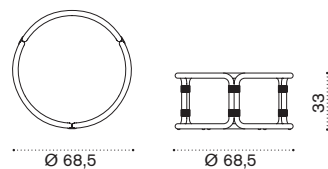

Coffee table Ø68,5 H33

RTTCTM2H1T5MM	Pickled teak + marble mosaic
RTTCTM2H1T5PSL	Pickled teak + london smoke
RTTCTM2H1T5MC	Pickled teak + cipollino marble
RTTCTM2H1T5MS	Pickled teak + statuary marble
COVER646	Rain cover Ø70 h32

→ 9,5 | 1 box 75X75X40H 13,5 Kg