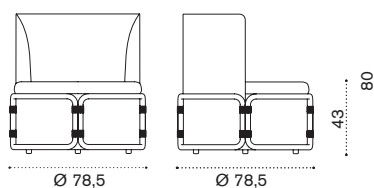

→ 46 | 1 box 170X82X93H 66 Kg

Lounge armchair

RTPLT5P13	Pickled teak + rust fabric
RTPLT5PP40	Pickled teak + aegean ice fabric
RTPLT5PP41	Pickled teak + aegean blue fabric
COVER644	Rain cover Ø80 h79

→ 22,5 | 1 box 85X84X85H 29,5 Kg