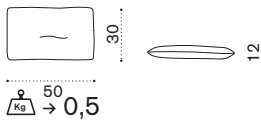

→ 0,5

RTCUSCRP29	Back cushion, chartreuse
RTCUSCRPP40	Back cushion, ice
RTCUSCRPP43	Back cushion, carmide 11
RTCUSCRPP42	Back cushion, leofanto 1