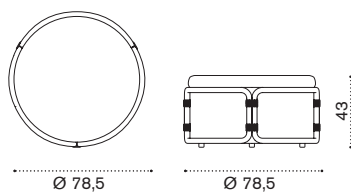

Pouf

RTPUT5P13	Pickled teak + rust fabric
RTPUT5PP40	Pickled teak + ice fabric
RTPUT5PP41	Pickled teak + aegean blue fabric
COVER645	Rain cover Ø80 h42

→ 17 | 1 box 85X85X54H 22 Kg