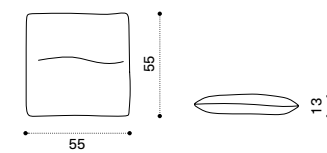

kg → 1

Item	Description
RACUSCM2PP1	Back cushion, chartreuse
RACUSCM2PP2	Back cushion, ardoise
RACUSCM2PP3	Back cushion, laguna
RACUSCM2P10	Back cushion, olive blue
RACUSCM2P11	Back cushion, caraibi rose
RACUSCM2P12	Back cushion, gris sauge
RACUSCM2P25	Back cushion, hydro white
RACUSCM2P24	Back cushion, hydro grey
RACUSCM2P60	Back cushion, hydro acqua
RACUSCM2A109	Back cushion, checks black and white
RACUSCM2A58	Back cushion, checks breeze
RACUSCM2A62	Back cushion, checks oliver blue
RACUSCM2A59	Back cushion, checks oliver green
RACUSCM2A57	Back cushion, checks wild berry
RACUSCM2AV9	Back cushion, velvet smoke
RACUSCM2AV23	Back cushion, velvet pavone
RACUSCM2AV25	Back cushion, velvet arancio

Outdoor Decor