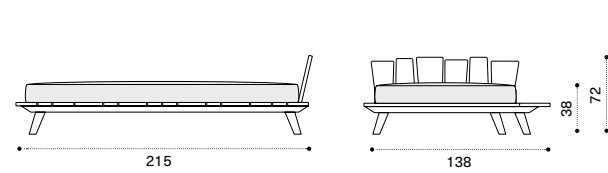

Sunbed

→ 40

RALET1S	Brushed teak
RALET5	Pickled teak
RACULEPP2	Mattress, ardoise
RACULEPP3	Mattress, laguna
RACULEP11	Mattress, caraibe rose
RACULEP12	Mattress, gris sauge
RACULEP25	Mattress, hydro white
RACULEP24	Mattress, hydro grey
COVER508	Rain cover 217 x 140 h42