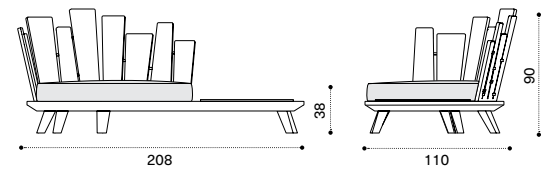

Rafael

Paola Navone
Collection composed of:
loung armchair / daybed / lounge armchair
with integrated coffee table / coffee table
/ sunbed / dining table / dining armchair.

Lounge armchair right with integrated coffee table

kg → 68,5

Item	Description
RAD2T1STSPSR	Brushed teak + smeraldo
RAD2T1STSMS	Brushed teak + statuary marble
RAD2T5TSPSR	Pickled teak + smeraldo
RAD2T5TMS	Pickled teak + statuary marble
RACUD2TSP1	Seat cushion, chartreuse
RACUD2TSP2	Seat cushion, ardoise
RACUD2TSP3	Seat cushion, laguna
RACUD2TSP25	Seat cushion, hydro white
RACUD2TSP24	Seat cushion, hydro grey
RACUD2TSA109	Seat cushion, checks black and white
RACUD2TSA58	Seat cushion, checks breeze
RACUD2TSA62	Seat cushion, checks oliver blue
RACUD2TSA59	Seat cushion, checks oliver green
RACUD2TSA57	Seat cushion, checks wild berry
RACUD2TSAV9	Seat cushion, velvet smoke
RACUD2TSAV25	Seat cushion, velvet arancio
COVER510	Rain cover 211 x 103 h92

Lounge armchair left with integrated coffee table