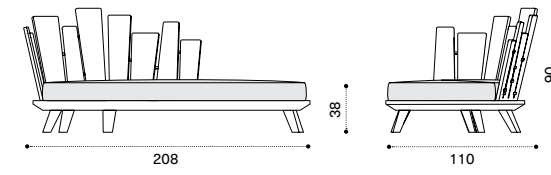

Rafael

Daybed right

kg → 60,5

Item	Description
RADST1S	Brushed teak
RADST5	Pickled teak
RACUDSPP1	Seat cushion, chartreuse
RACUDSPP2	Seat cushion, ardoise
RACUDSPP3	Seat cushion, laguna
RACUDSP25	Seat cushion, hydro white
RACUDSP24	Seat cushion, hydro grey
RACUDSA109	Seat cushion, checks black and white
RACUDSA58	Seat cushion, checks breeze
RACUDSA62	Seat cushion, checks oliver blue
RACUDSA59	Seat cushion, checks oliver green
RACUDSA57	Seat cushion, checks wild berry
RACUDSAV9	Seat cushion, velvet smoke
RACUDSAV25	Seat cushion, velvet arancio
COVER510	Rain cover 211 x 103 h92

Daybed left