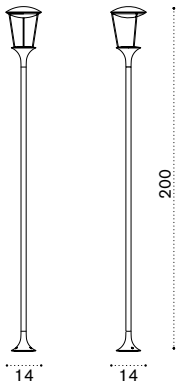

## Lamp post H 200

IP65 LED 230 VAC 15W  
3000° K - 1500 LUMEN  
ENERGETIC CLASS: A

### Description

Dark grey

→ 4,5