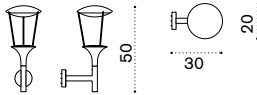

→ 4

Base Plate

PHBALDG

Base plate for pharos lamp posts, dark grey