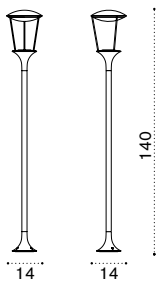

Pharos

Luca Nichetto
Collection composed of: lamp post
/ wall lamp.

Material

Aluminium
Dark Grey

Lamp post H 140

IP65 LED 230 VAC 15W
3000° K - 1500 LUMEN
ENERGETIC CLASS: A

Item

● PHLAM2DG

Description

Dark grey