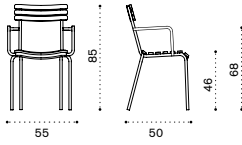

Dining chair

- LASEB40T5
- LASEB51T1

- Pickled teak + mud grey
- Teak + coffee brown

- COVER116

Rain cover 52 x 76 h100
for 6 stacked chairs

→ 5 →

Ethimo

Dining armchair

→ 6

Item

Description

- LAPDB40T5 Pickled teak + mud grey
- LAPDB51T1 Teak + coffee brown

- COVER155 Rain cover 76 x 62 h105
for 6 stacked armchairs

Round dining table ø 60

→ 12,5 → 2

- LATPTH1B40T5 Pickled teak + mud grey
- LATPTH1B51T1 Teak + coffee brown