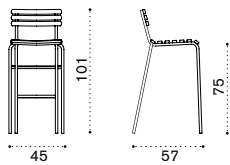

- COVER124 Rain cover 91 x 91 h74

Rectangular dining table 160x90

→ 25 → 4

- LATPRM2B40T5 Pickled teak + mud grey
- LATPRM2B51T1 Teak + coffee brown

- COVER204 Rain cover 161 x 91 h74

Laren

Collection composed of: folding chair / stacking chair / stacking armchair / round, square and rectangular dining table / barstool / high table.

Barstool

Item

-  LASGB40T5
-  LASGB51T1

Description

- Pickled teak + mud grey
- Teak + coffee brown

High rectangular table 120x60

-  LATPRM1B40T5
-  LATPRM1B51T1

- Pickled teak + mud grey
- Teak + coffee brown