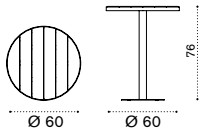

→ 6

Item

Description

- LAPDB40T5 Pickled teak + mud grey
- LAPDB51T1 Teak + coffee brown

- COVER155 Rain cover 76 x 62 h105
for 6 stacked armchairs

Round dining table ø 60

→ 12,5 → 2

- LATPTH1B40T5 Pickled teak + mud grey
- LATPTH1B51T1 Teak + coffee brown