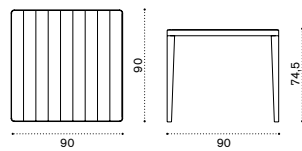

→ 6

Item

Description

- LAPDB40T5 Pickled teak + mud grey
- LAPDB51T1 Teak + coffee brown

- COVER155 Rain cover 76 x 62 h105
for 6 stacked armchairs

Round dining table ø 60

→ 12,5 → 2

- LATPTH1B40T5 Pickled teak + mud grey
- LATPTH1B51T1 Teak + coffee brown

Square dining table 70x70

→ 15,5 → 4

- LATPQH1B40T5 Pickled teak + mud grey
- LATPQH1B51T1 Teak + coffee brown

Square dining table 90x90

→ 25 → 4

- LATPQM2B40T5 Pickled teak + mud grey
- LATPQM2B51T1 Teak + coffee brown