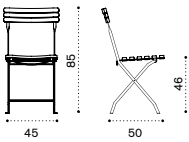

→ 6 →

Dining chair

- LASEB40T5
- LASEB51T1

- Pickled teak + mud grey
- Teak + coffee brown

- COVER116

Rain cover 52 x 76 h100
for 6 stacked chairs