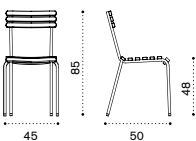

Rain cover

Ethi-Care

Folding chair

Item

- LASP40T5
- LASP51T1

Description

- Pickled teak + mud grey
- Teak + coffee brown

→ 6 →

Dining chair

- LASEB40T5
- LASEB51T1

- Pickled teak + mud grey
- Teak + coffee brown

- COVER116

Rain cover 52 x 76 h100
for 6 stacked chairs

→ 5 →

Ethimo

Dining armchair