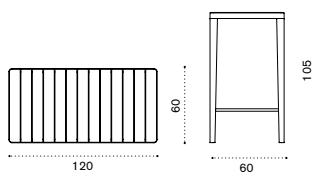

Barstool

Item

-  LASGB40T5
-  LASGB51T1

Description

- Pickled teak + mud grey
- Teak + coffee brown

High rectangular table 120x60

-  LATPRM1B40T5
-  LATPRM1B51T1

- Pickled teak + mud grey
- Teak + coffee brown