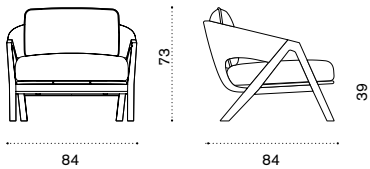

Armchair

→ 21

- KNPLH1T1R70 Teak + rope lava grey
- KNPLH1T5R71 Pickled teak + rope light grey

- KNCUPLH1PP51 Cushions, (seat+back) Lava
- KNCUPLH1PP50 Cushions, (seat+back) Corda
- KNCUPLH1PP52 Cushions, (seat+back) Chess
- COVER513 Rain cover 86 x 86 h67

Lumbar cushion

- KNCUDCM1PP53 Lumbar, 46x27, red diamonds
- KNCUDCM2PP53 n. 2 lumbars, 74x27, red diamonds