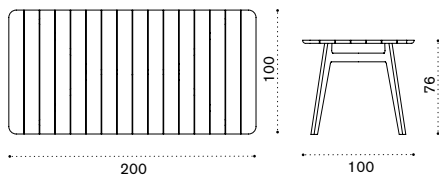

Rectangular dining table 200x100

→ 70 → 6-8

1. KNTPRM1T1 Teak
   - KNTPRM1T5 Pickled teak
2. ---
3. COVER125 Rain cover 201 x 101 h75