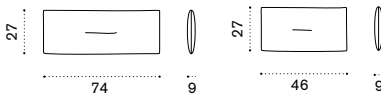

→ 1 - 0,5

2 seater sofa