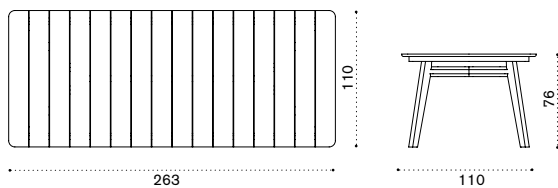

XL rectangular dining table 263x110

→ 95 → 10

1. KNTPRM2T1 Teak
   - KNTPRM2T5 Pickled teak
2. ---
3. COVER220 Rain cover 264 x 111 h75