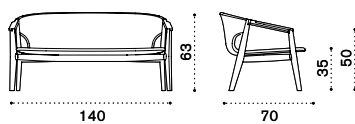

→ 16

- KND2T1R70 Teak + rope lava grey
- KND2T5R71 Pickled teak + rope light grey

- KNCULBD2A28 n. 2 cushions, lumbar, black stone
- KNCULBD2A24 n. 2 cushions, lumbar, nature grey
- KNCULBD2PP53 n. 2 cushions, lumbar, red diamonds
- COVER134 Rain cover 141 x 71 h62