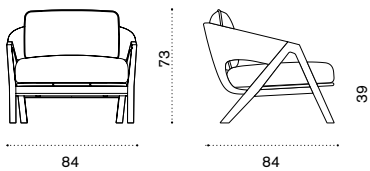

Armchair

→ 21

- KNPLH1T1R70 Teak + rope lava grey
- KNPLH1T5R71 Pickled teak + rope light grey

- KNCUPLH1PP51 Cushions, (seat+back) Lava
- KNCUPLH1PP50 Cushions, (seat+back) Corda
- KNCUPLH1PP52 Cushions, (seat+back) Chess
- COVER513 Rain cover 86 x 86 h67

Lumbar cushion

- KNCUDCM1PP53 Lumbar, 46x27, red diamonds
- KNCUDCM2PP53 n. 2 lumbars, 74x27, red diamonds