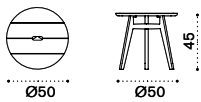

Rectangular coffee table 137x75

 → 17 

Item **Description**

-  KNTCRM1T1 Teak
-  KNTCRM1T5 Pickled teak

-  COVER130 Rain cover 138 x 76 h29

Round coffee table Ø 50

 → 4

-  KNTCTT1 Teak
-  KNTCTT5 Pickled teak