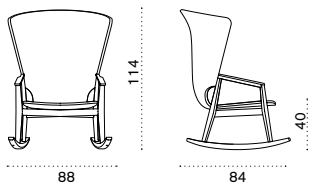

Rocking armchair

- KNPLH2RKT1R70 Teak + rope lava grey
- KNPLH2RKT5R71 Pickled teak + rope light grey

- KNCULBPLA28 Cushion, lumbar, black stone
- KNCULBPLA24 Cushion, lumbar, nature grey
- KNCULBPLPP53 Cushion, lumbar, red diamonds
- COVER132 Rain cover 89 x 79 h109

Footstool

- KNFTT1R70 Teak + rope lava grey
- KNFTT5R71 Pickled teak + rope light grey

- COVER133 Rain cover 65 x 50 h34