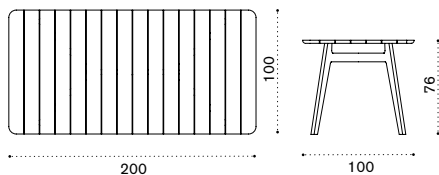

Rectangular dining table 200x100

→ 70 → 6-8

- KNTPRM1T1 Teak
- KNTPRM1T5 Pickled teak

1. ---
2. COVER125 Rain cover 201 x 101 h75