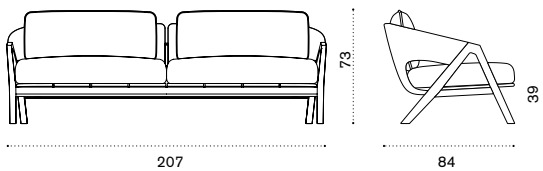

Knit

Patrick Norguet

Collection composed of: armchair / 3 seater sofa / lounge armchair / 2 seater sofa / lounge high back armchair / rocking lounge armchair / footstool / coffee table / dining armchair / dining chair / square, rectangular and round dining table.

3 seater sofa

→ 41

Item **Description**

- KND3T1R70 Teak + rope lava grey
- KND3T5R71 Pickled teak + rope light grey

- KNCUD3PP51 Cushions, (2 seat+2 back) Lava
- KNCUD3PP50 Cushions, (2 seat+2 back) Corda
- KNCUD3PP52 Cushions, (2 seat+2 back) Chess
- COVER514 Rain cover 209 x 86 h67