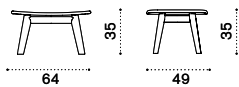

Knit

Lounge armchair

Item

Description

- KNPLT1R70 Teak + rope lava grey
- KNPLT5R71 Pickled teak + rope light grey

- KNCULBPLA28 Cushion, lumbar, black stone
- KNCULBPLA24 Cushion, lumbar, nature grey
- KNCULBPLPP53 Cushion, lumbar, red diamonds
- COVER129 Rain cover 75 x 71 h62

Lounge high back armchair

- KNPLH2T1R70 Teak + rope lava grey
- KNPLH2T5R71 Pickled teak + rope light grey

- KNCULBPLA28 Cushion, lumbar, black stone
- KNCULBPLA24 Cushion, lumbar, nature grey
- KNCULBPLPP53 Cushion, lumbar, red diamonds
- COVER132 Rain cover 89 x 79 h109

Rocking armchair

- KNPLH2RKT1R70 Teak + rope lava grey
- KNPLH2RKT5R71 Pickled teak + rope light grey

- KNCULBPLA28 Cushion, lumbar, black stone
- KNCULBPLA24 Cushion, lumbar, nature grey
- KNCULBPLPP53 Cushion, lumbar, red diamonds
- COVER132 Rain cover 89 x 79 h109

Footstool

- KNFTT1R70 Teak + rope lava grey
- KNFTT5R71 Pickled teak + rope light grey

- COVER133 Rain cover 65 x 50 h34