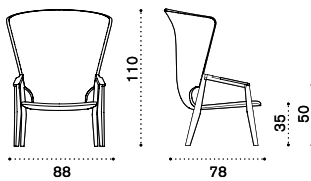

Lounge high back armchair

- KNPLH2T1R70 Teak + rope lava grey
- KNPLH2T5R71 Pickled teak + rope light grey

- KNCULBPLA28 Cushion, lumbar, black stone
- KNCULBPLA24 Cushion, lumbar, nature grey
- KNCULBPLPP53 Cushion, lumbar, red diamonds
- COVER132 Rain cover 89 x 79 h109