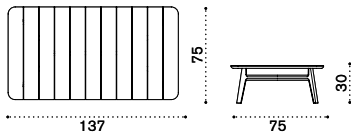

Footstool

-   KNFTT1R70 Teak + rope lava grey
-   KNFTT5R71 Pickled teak + rope light grey

-  COVER133 Rain cover 65 x 50 h34

Knit

Patrick Norguet

Collection composed of: armchair / 3 seater sofa / lounge armchair / 2 seater sofa / lounge high back armchair / rocking lounge armchair / footstool / coffee table / dining armchair / dining chair / square, rectangular and round dining table.

Rectangular coffee table 137x75

 → 17 

Item **Description**

-  KNTCRM1T1 Teak
-  KNTCRM1T5 Pickled teak

-  COVER130 Rain cover 138 x 76 h29

Round coffee table Ø 50

 → 4

-  KNTCTT1 Teak
-  KNTCTT5 Pickled teak