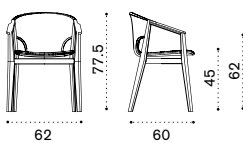

Rectangular coffee table 137x75

 → 17 

Item **Description**

-  KNTCRM1T1 Teak
-  KNTCRM1T5 Pickled teak

-  COVER130 Rain cover 138 x 76 h29

Round coffee table Ø 50

 → 4

-  KNTCTT1 Teak
-  KNTCTT5 Pickled teak

-  COVER126 Rain cover Ø 52 h43

Dining chair

 → 6,5

-   KNSET1R70 Teak + rope lava grey
-   KNSET5R71 Pickled teak + rope light grey

-  COVER127 Rain cover 55 x 62 h73

Dining armchair

 → 7

-   KNPDT1R70 Teak + rope lava grey
-   KNPDT5R71 Pickled teak + rope light grey

-  COVER128 Rain cover 63 x 62 h73

Knit

Square dining table 90x90

 → 17   → 4

Item

Description

-  KNTPQT1 Teak
 -  KNTPQT5 Pickled teak
-
-  COVER124 Rain cover 91 x 91 h75

Round dining table Ø 110