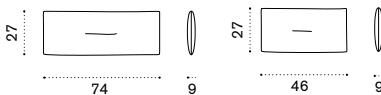

→ 1 - 0,5

2 seater sofa