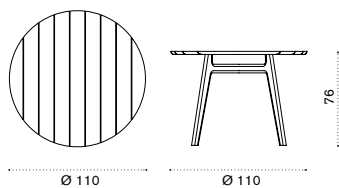

-  COVER128 Rain cover 63 x 62 h73

Knit

Square dining table 90x90

 → 17   → 4

Item

Description

-  KNTPQT1 Teak
 -  KNTPQT5 Pickled teak
-
-  COVER124 Rain cover 91 x 91 h75

Round dining table Ø 110