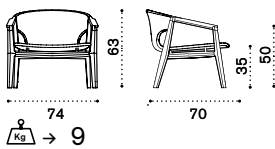

Knit

Lounge armchair