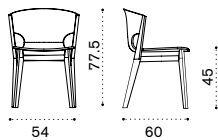

→ 6,5

- KNSET1R70 Teak + rope lava grey
- KNSET5R71 Pickled teak + rope light grey

- COVER127 Rain cover 55 x 62 h73