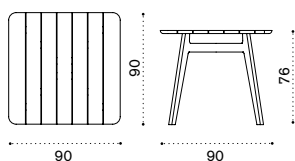

Knit

Square dining table 90x90

→ 17 → 4

Item

Description

1. KNTPQT1 Teak
   - KNTPQT5 Pickled teak
2. ---
3. COVER124 Rain cover 91 x 91 h75