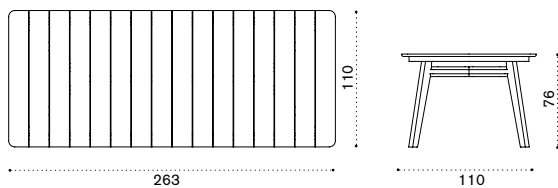

XL rectangular dining table 263x110

→ 95 → 10

- KNTPRM2T1 Teak
- KNTPRM2T5 Pickled teak

1. ---
2. COVER220 Rain cover 264 x 111 h75