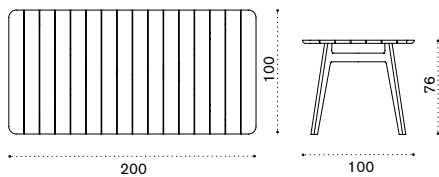

Rectangular dining table 200x100

→ 70 → 6-8

- KNTPRM1T1 Teak
- KNTPRM1T5 Pickled teak

1. ---
2. COVER125 Rain cover 201 x 101 h75