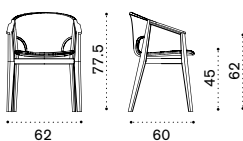

Rectangular coffee table 137x75

 → 17 

Item **Description**

-  KNTCRM1T1 Teak
-  KNTCRM1T5 Pickled teak

-  COVER130 Rain cover 138 x 76 h29

Round coffee table Ø 50

 → 4

-  KNTCTT1 Teak
-  KNTCTT5 Pickled teak

-  COVER126 Rain cover Ø 52 h43

Dining chair

 → 6,5

-   KNSET1R70 Teak + rope lava grey
-   KNSET5R71 Pickled teak + rope light grey

-  COVER127 Rain cover 55 x 62 h73

Dining armchair

 → 7

-   KNPDT1R70 Teak + rope lava grey
-   KNPDT5R71 Pickled teak + rope light grey

-  COVER128 Rain cover 63 x 62 h73

Knit

Square dining table 90x90

→ 17 → 4

Item

Description

-  KNTPQT1 Teak
 -  KNTPQT5 Pickled teak
-
-  COVER124 Rain cover 91 x 91 h75

Round dining table Ø 110