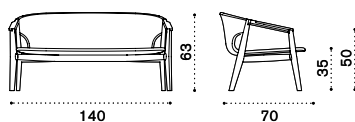

→ 16

- KND2T1R70 Teak + rope lava grey
- KND2T5R71 Pickled teak + rope light grey

- KNCULBD2A28 n. 2 cushions, lumbar, black stone
- KNCULBD2A24 n. 2 cushions, lumbar, nature grey
- KNCULBD2PP53 n. 2 cushions, lumbar, red diamonds
- COVER134 Rain cover 141 x 71 h62