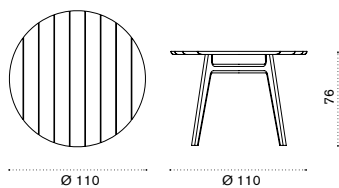

-  COVER128 Rain cover 63 x 62 h73

Knit

Square dining table 90x90

→ 17 → 4

Item

Description

-  KNTPQT1 Teak
 -  KNTPQT5 Pickled teak
-
-  COVER124 Rain cover 91 x 91 h75

Round dining table Ø 110