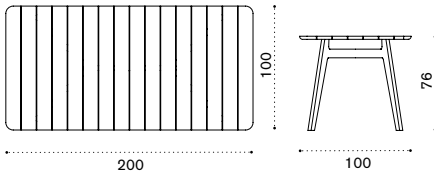

Rectangular dining table 200x100

→ 70 → 6-8

1. KNTPRM1T1 Teak
   - KNTPRM1T5 Pickled teak
2. ---
3. COVER125 Rain cover 201 x 101 h75