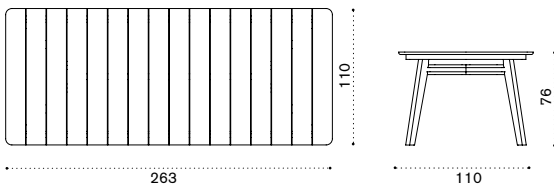

XL rectangular dining table 263x110

→ 95 → 10

1. KNTPRM2T1 Teak
   - KNTPRM2T5 Pickled teak
2. ---
3. COVER220 Rain cover 264 x 111 h75