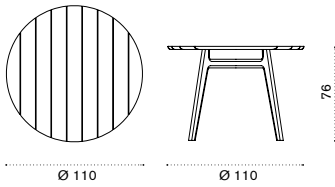

-  COVER128 Rain cover 63 x 62 h73

Knit

Square dining table 90x90

 → 17   → 4

Item

Description

-  KNTPQT1 Teak
 -  KNTPQT5 Pickled teak
-
-  COVER124 Rain cover 91 x 91 h75

Round dining table Ø 110