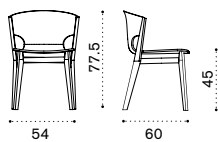

Footstool

-   KNFTT1R70 Teak + rope lava grey
-   KNFTT5R71 Pickled teak + rope light grey

-  COVER133 Rain cover 65 x 50 h34

Knit

Patrick Norguet

Collection composed of: armchair / 3 seater sofa / lounge armchair / 2 seater sofa / lounge high back armchair / rocking lounge armchair / footstool / coffee table / dining armchair / dining chair / square, rectangular and round dining table.

Rectangular coffee table 137x75

 → 17 

Item **Description**

-  KNTCRM1T1 Teak
-  KNTCRM1T5 Pickled teak

-  COVER130 Rain cover 138 x 76 h29

Round coffee table Ø 50

 → 4

-  KNTCTT1 Teak
-  KNTCTT5 Pickled teak

-  COVER126 Rain cover Ø 52 h43

Dining chair

 → 6,5

-   KNSET1R70 Teak + rope lava grey
-   KNSET5R71 Pickled teak + rope light grey

-  COVER127 Rain cover 55 x 62 h73

Dining armchair

 → 7

-   KNPDT1R70 Teak + rope lava grey
-   KNPDT5R71 Pickled teak + rope light grey