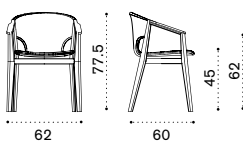

Rectangular coffee table 137x75

 → 17 

Item **Description**

-  KNTCRM1T1 Teak
-  KNTCRM1T5 Pickled teak

-  COVER130 Rain cover 138 x 76 h29

Round coffee table Ø 50

 → 4

-  KNTCTT1 Teak
-  KNTCTT5 Pickled teak

-  COVER126 Rain cover Ø 52 h43

Dining chair

 → 6,5

-   KNSET1R70 Teak + rope lava grey
-   KNSET5R71 Pickled teak + rope light grey

-  COVER127 Rain cover 55 x 62 h73

Dining armchair

 → 7

-   KNPDT1R70 Teak + rope lava grey
-   KNPDT5R71 Pickled teak + rope light grey

-  COVER128 Rain cover 63 x 62 h73

Knit

Square dining table 90x90

 → 17   → 4

Item

Description

-  KNTPQT1 Teak
 -  KNTPQT5 Pickled teak
-
-  COVER124 Rain cover 91 x 91 h75

Round dining table Ø 110