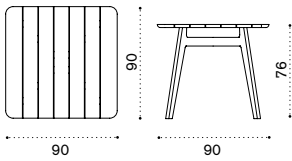

Knit

Square dining table 90x90

→ 17 → 4

Item

Description

1. KNTPQT1 Teak
   - KNTPQT5 Pickled teak
2. ---
3. COVER124 Rain cover 91 x 91 h75