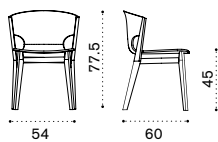

→ 6,5

- KNSSET1R70 Teak + rope lava grey
- KNSSET5R71 Pickled teak + rope light grey

- COVER127 Rain cover 55 x 62 h73