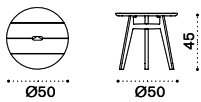

→ 4

- KNTCTT1 Teak
- KNTCTT5 Pickled teak

- COVER126 Rain cover Ø 52 h43

Dining chair