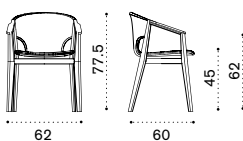

Dining armchair

→ 7

- KNPDT1R70 Teak + rope lava grey
- KNPDT5R71 Pickled teak + rope light grey

- COVER128 Rain cover 63 x 62 h73