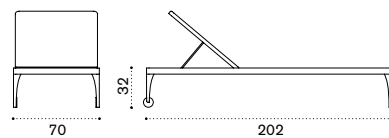

→ 17-13

- IFLED44W22
- IFLED43W23

- Alu. + lightwick warmgrey
- Alu. + lightwick warmwhite

- IFLED44E52
- IFLED43E57

- Alu. warmgrey + ethitex dove grey
- Alu. warmwhite + ethitex white

- IFCULEAW24
- IFCULEAW25
- COVER140

- Mattress, nature grey, H 7 D 66 L 195
- Mattress, nature white, H 7 D 66 L 195
- Rain cover 210 x 70 h30