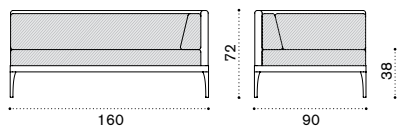

Infinity

Collection composed of: 3 seater sofa / lounge armchair / coffee table / modular sofa / pouf / daybed / sun lounger.

XL central module

→ 48

Item

Description

- IFDMCM2D44W22 Alu. + lightwick warmgrey
- IFDMCM2D43W23 Alu. + lightwick warmwhite

- IFCUDMCM2AW24 Cushions, (seat+back), nature grey
- IFCUDMCM2AW25 Cushions, (seat+back), nature white
- COVER227 Rain cover 161 x 91 h71

Pouf

→ 14

- IFPUD44W22 Alu. warmgrey
- IFPUD43W23 Alu. warmwhite

- IFCUPUAW24 Cushion, nature grey
- IFCUPUAW25 Cushion, nature white
- COVER113 Rain cover 91 x 91 h35

XL corner module left

→ 25

- IFDMFSD44W22 Left module, alu. + lightwick w.grey
- IFDMFSD43W23 Left module, alu. + lightwick w.white

- IFCUDMFSAW24 Cushions, left (seat+back), n. grey
- IFCUDMFSAW25 Cushions, left (seat+back), n. white
- COVER230 Rain cover 161 x 91 h71, left