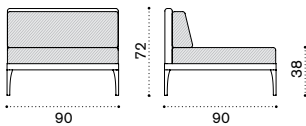

→ 25

IFDMCM1D44W22	Alu. + lightwick warmgrey
IFDMCM1D43W23	Alu. + lightwick warmwhite
IFCUDMCM1AW24	Cushions, (seat+back), nature grey
IFCUDMCM1AW25	Cushions, (seat+back), nature white
COVER226	Rain cover 91 x 91 h71

Corner module