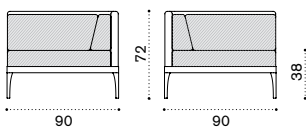

→ 28

IFDMAUD44W22	Alu. + lightwick warmgrey
IFDMAUD43W23	Alu. + lightwick warmwhite
IFCUDMAUAW24	Cushions, (seat+back), nature grey
IFCUDMAUAW25	Cushions, (seat+back), nature white
COVER228	Rain cover 91 x 91 h71