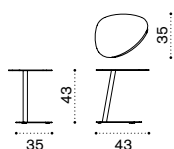

Smart – side table 43x35

→ 3,5

- SMTCRD44
- SMTCRD43

- Aluminium warmgrey
- Aluminium warmwhite