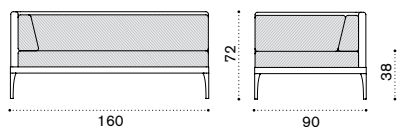

- IFCUDMCM2AW24 Cushions, (seat+back), nature grey
- IFCUDMCM2AW25 Cushions, (seat+back), nature white
- COVER227 Rain cover 161 x 91 h71

Pouf

→ 14

- IFPUD44W22 Alu. warmgrey
- IFPUD43W23 Alu. warmwhite

- IFCUPUAW24 Cushion, nature grey
- IFCUPUAW25 Cushion, nature white
- COVER113 Rain cover 91 x 91 h35

XL corner module left

→ 25

- IFDMFSD44W22 Left module, alu. + lightwick w.grey
- IFDMFSD43W23 Left module, alu. + lightwick w.white

- IFCUDMFSAW24 Cushions, left (seat+back), n. grey
- IFCUDMFSAW25 Cushions, left (seat+back), n. white
- COVER230 Rain cover 161 x 91 h71, left

XL corner module right

→ 25

- IFDMFDD44W22 Right module, alu. + lightwick w.grey
- IFDMFDD43W23 Right module, alu. + lightwick w.white

- IFCUDMFDAW24 Cushions, right (seat+back), n. grey
- IFCUDMFDAW25 Cushions, right (seat+back), n. white
- COVER229 Rain cover 161 x 91 h71, right