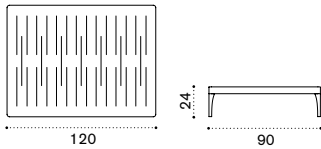

Infinity

Square coffee table 90x90

→ 15

Item	Description
IFTCQD44	Alu. warmgrey
IFTCQD43	Alu. warmwhite
COVER114	Rain cover 91 x 91 h23

Rectangular coffee table 120x90

→ 18

IFTCRD44	Alu. warmgrey
IFTCRD43	Alu. warmwhite
COVER115	Rain cover 121 x 91 h23