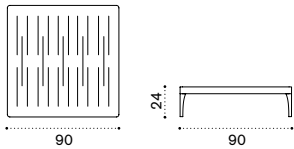

Infinity

Square coffee table 90x90

→ 15

Item	Description
IFTCQD44	Alu. warmgrey
IFTCQD43	Alu. warmwhite
COVER114	Rain cover 91 x 91 h23

Rectangular coffee table 120x90

→ 18

IFTCRD44	Alu. warmgrey
IFTCRD43	Alu. warmwhite
COVER115	Rain cover 121 x 91 h23