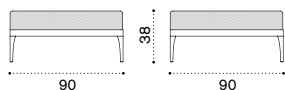

→ 14

- IFPUD44W22 Alu. warmgrey
- IFPUD43W23 Alu. warmwhite

- IFCUPUAW24 Cushion, nature grey
- IFCUPUAW25 Cushion, nature white
- COVER113 Rain cover 91 x 91 h35

XL corner module left