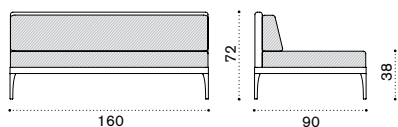

Corner module

→ 28

IFDMAUD44W22	Alu. + lightwick warmgrey
IFDMAUD43W23	Alu. + lightwick warmwhite
IFCUDMAUAW24	Cushions, (seat+back), nature grey
IFCUDMAUAW25	Cushions, (seat+back), nature white
COVER228	Rain cover 91 x 91 h71

Infinity

Collection composed of: 3 seater sofa / lounge armchair / coffee table / modular sofa / pouf / daybed / sun lounger.

XL central module

→ 48

Item

Description

- IFDMCM2D44W22 Alu. + lightwick warmgrey
- IFDMCM2D43W23 Alu. + lightwick warmwhite