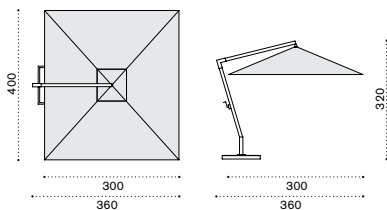

Rain cover

Ethi-Care

Rectangular umbrella 4x3 m

Item

-   HOOBRFA1
-   HOOBRFA12
-   HOOBRFA10

Description

- Ivory + base
- Dove grey + base
- Lilac + base

-  SETMA8PZ
-  COVER245