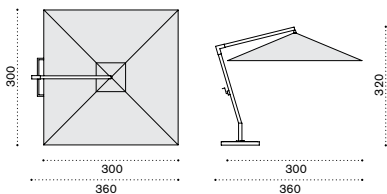

Square umbrella 3x3 m

- HOOBQFA1
- HOOBQFA12
- HOOBQFA10

- Ivory + base
- Dove grey + base
- Lilac + base

- SETMA8PZ
- COVER245

- Concrete tiles - 8 pcs
- Rain cover for Holiday

umbrella → 85 + tiles → 167