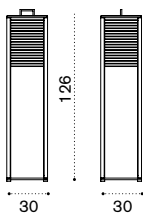

Description

Aluminium + teak

 → 3,5  

XL floor lamp

IP44 2700° K - 1650 LUMEN
LED 230 Vac 17W
ENERGETIC CLASS: A

 GGLAXD52T1

Aluminium + teak

 → 9  