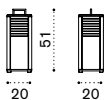

Description

Aluminium + teak

 → 3,5  

XL floor lamp

IP44 2700° K - 1650 LUMEN
LED 230 Vac 17W
ENERGETIC CLASS: A

 GGLAXD52T1

Aluminium + teak

 → 9  