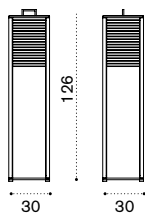

Description

Aluminium + teak

 → 3,5  

XL floor lamp

IP44 2700° K - 1650 LUMEN
LED 230 Vac 17W
ENERGETIC CLASS: A

 GGLAXD52T1

Aluminium + teak

 → 9  