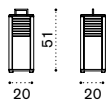

Description

Aluminium + teak

 → 3,5  

XL floor lamp

IP44 2700° K - 1650 LUMEN
LED 230 Vac 17W
ENERGETIC CLASS: A

 GGLAXD52T1

Aluminium + teak

 → 9  