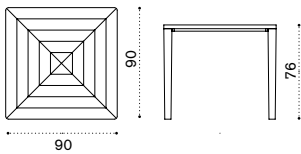

Square dining table 90x90

→ 10 → 4

Item

Description

FDTPQT5

Pickled teak

FDTPQT1

Teak

COVER124

Rain cover 91 x 91 h75