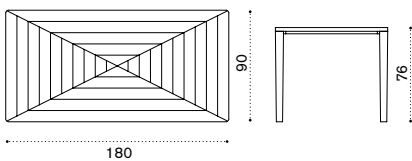

Rain cover 91 x 91 h75

Rectangular dining table 180x90

→ 29 → 6-8

FDTPRT5

Pickled teak

FDTPRT1

Teak

COVER118