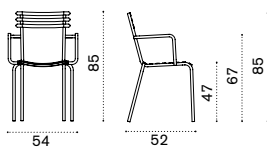

→ 6,5

FLPDB31	Stacking, white
FLPDB40	Stacking, mud grey
FLPDB51	Stacking, coffee brown
FLPDB48	Stacking, sepia black
FLPDB54	Stacking, iris blue
FLPDB55	Stacking, peacock
FLPDB41	Stacking, plumbago blue
FLPDB39	Stacking, bamboo green
FLPDB32	Stacking, sage green
FLPDB38	Stacking, olive green
FLPDB34	Stacking, periwinkle lilac
FLPDB45	Stacking, orange
FLPDB47	Stacking, poppy red
CUSEPRFLA1	Cushion, ivory
COVER155	Rain cover 76 x 62 h105 (6 armchairs)