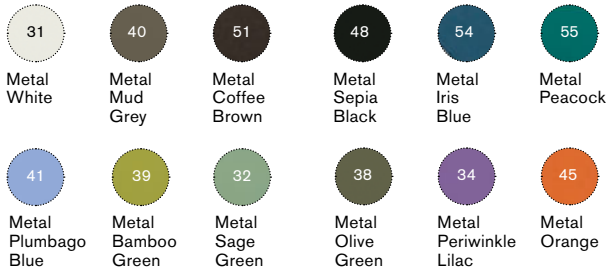

# Flower

Collection composed of: folding chair / stacking chair / stacking armchair / round, square and rectangular dining table / high table / barstool.

## Material

## Barstool

 FLSGB31	Barstool, white
 FLSGB40	Barstool, mud grey
 FLSGB51	Barstool, coffee brown
 FLSGB47	Barstool, poppy red
.....	
 CUSEPRFLA1	Cushion, ivory

 → 7 