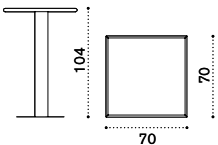

→ 23 → 2-4

Barstool

FLSGB31	Barstool, white
FLSGB40	Barstool, mud grey
FLSGB51	Barstool, coffee brown
FLSGB47	Barstool, poppy red
.....	
CUSEPRFLA1	Cushion, ivory