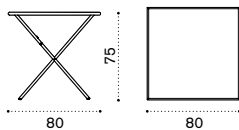

Flower

Collection composed of: folding chair
/ stacking chair / stacking armchair
/ round, square and rectangular dining table
/ high table / barstool.

Square folding table 80x80

Item	Description
FLTPQM2B31	Folding, white
FLTPQM2B40	Folding, mud grey
FLTPQM2B51	Folding, coffee brown
FLTPQM2B48	Folding, sepia black
FLTPQM2B54	Folding, iris blue
FLTPQM2B41	Folding, plumbago blue
FLTPQM2B32	Folding, sage green
FLTPQM2B38	Folding, olive green
FLTPQM2B34	Folding, periwinkle lilac
FLTPQM2B45	Folding, orange
FLTPQM2B47	Folding, poppy red

→ 13 → 4

Round folding table ø 105

FLTPTM2B31	Folding, white
FLTPTM2B40	Folding, mud grey
FLTPTM2B51	Folding, coffee brown
FLTPTM2B48	Folding, sepia black
FLTPTM2B54	Folding, iris blue
FLTPTM2B41	Folding, plumbago blue
FLTPTM2B32	Folding, sage green
FLTPTM2B38	Folding, olive green
FLTPTM2B34	Folding, periwinkle lilac
FLTPTM2B45	Folding, orange
FLTPTM2B47	Folding, poppy red