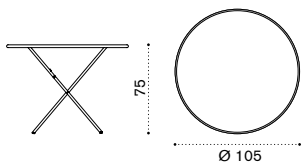

Flower

Collection composed of: folding chair
/ stacking chair / stacking armchair
/ round, square and rectangular dining table
/ high table / barstool.

Square folding table 80x80

Item	Description
FLTPQM2B31	Folding, white
FLTPQM2B40	Folding, mud grey
FLTPQM2B51	Folding, coffee brown
FLTPQM2B48	Folding, sepia black
FLTPQM2B54	Folding, iris blue
FLTPQM2B41	Folding, plumbago blue
FLTPQM2B32	Folding, sage green
FLTPQM2B38	Folding, olive green
FLTPQM2B34	Folding, periwinkle lilac
FLTPQM2B45	Folding, orange
FLTPQM2B47	Folding, poppy red

→ 13 → 4

Round folding table ø 105

FLTPTM2B31	Folding, white
FLTPTM2B40	Folding, mud grey
FLTPTM2B51	Folding, coffee brown
FLTPTM2B48	Folding, sepia black
FLTPTM2B54	Folding, iris blue
FLTPTM2B41	Folding, plumbago blue
FLTPTM2B32	Folding, sage green
FLTPTM2B38	Folding, olive green
FLTPTM2B34	Folding, periwinkle lilac
FLTPTM2B45	Folding, orange
FLTPTM2B47	Folding, poppy red

→ 16,5 → 5