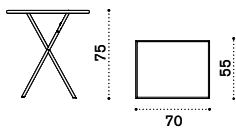

Flower

Rectangular folding table 55x70

Item	Description
FLTPRM1B31	Folding, white
FLTPRM1B40	Folding, mud grey
FLTPRM1B51	Folding, coffee brown
FLTPRM1B48	Folding, sepia black
FLTPRM1B54	Folding, iris blue
FLTPRM1B41	Folding, plumbago blue
FLTPRM1B32	Folding, sage green
FLTPRM1B38	Folding, olive green
FLTPRM1B34	Folding, perwinkle lilac
FLTPRM1B45	Folding, orange
FLTPRM1B47	Folding, poppy red

Round folding table Ø 60

FLTPTM1B31	Folding, white
FLTPTM1B40	Folding, mud grey
FLTPTM1B51	Folding, coffee brown
FLTPTM1B48	Folding, sepia black
FLTPTM1B54	Folding, iris blue
FLTPTM1B41	Folding, plumbago blue
FLTPTM1B32	Folding, sage green
FLTPTM1B38	Folding, olive green
FLTPTM1B34	Folding, perwinkle lilac
FLTPTM1B45	Folding, orange
FLTPTM1B47	Folding, poppy red