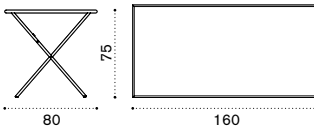

Rectangular folding table 80x160

Item	Description
FLTPRM2B31	Folding, white
FLTPRM2B40	Folding, mud grey
FLTPRM2B51	Folding, coffee brown
FLTPRM2B48	Folding, sepia black
FLTPRM2B54	Folding, iris blue
FLTPRM2B41	Folding, plumbago blue
FLTPRM2B32	Folding, sage green
FLTPRM2B38	Folding, olive green

→ 26 → 6

Square dining table 70x70

FLTPQM1H2B31	Fixed, white
FLTPQM1H2B40	Fixed, mud grey
FLTPQM1H2B51	Fixed, coffee brown