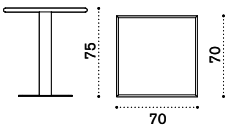

→ 18 → 2-4

High square dining table 70x70

FLTPQM1H1B31	Fixed, white
FLTPQM1H1B40	Fixed, mud grey
FLTPQM1H1B51	Fixed, coffee brown