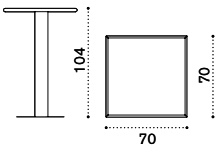

→ 23 → 2-4

Barstool

FLSGB31	Barstool, white
FLSGB40	Barstool, mud grey
FLSGB51	Barstool, coffee brown
FLSGB47	Barstool, poppy red
.....	
CUSEPRFLA1	Cushion, ivory