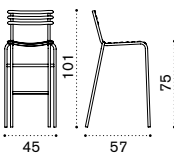

Rectangular folding table 80x160

Item	Description
FLTPRM2B31	Folding, white
FLTPRM2B40	Folding, mud grey
FLTPRM2B51	Folding, coffee brown
FLTPRM2B48	Folding, sepia black
FLTPRM2B54	Folding, iris blue
FLTPRM2B41	Folding, plumbago blue
FLTPRM2B32	Folding, sage green
FLTPRM2B38	Folding, olive green

→ 26 → 6

Square dining table 70x70

FLTPQM1H2B31	Fixed, white
FLTPQM1H2B40	Fixed, mud grey
FLTPQM1H2B51	Fixed, coffee brown

→ 18 → 2-4

High square dining table 70x70

FLTPQM1H1B31	Fixed, white
FLTPQM1H1B40	Fixed, mud grey
FLTPQM1H1B51	Fixed, coffee brown

→ 23 → 2-4

Barstool

FLSGB31	Barstool, white
FLSGB40	Barstool, mud grey
FLSGB51	Barstool, coffee brown
FLSGB47	Barstool, poppy red
.....	
CUSEPRFLA1	Cushion, ivory

→ 7