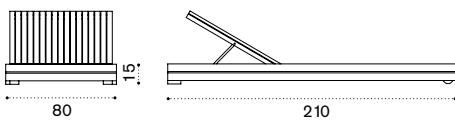

2 mattresses, ivory, D 76 L 198 H 8,5

EZCUALA12

2 mattresses, dove grey, D 76 L 198 H 8,5

→ 91

Sun lounger

EZLES00T1

Teak + stainless steel

EZCULEA1