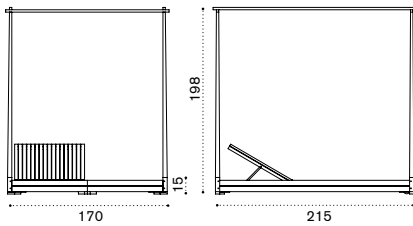

Lounge bed with curtains