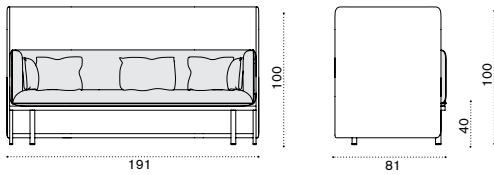

3 seater sofa

→ 50

- ESD3H1WNFD43 Tight natwick + warmwhite
- ESD3H1WNFDG Tight natwick + dark grey
- ESD3H1WNHD43 Wide natwick + warmwhite
- ESD3H1WNHDG Wide natwick + dark grey
- ESCUD3AW25 Cushions, seat+5 back, nature white
- ESCUD3AW28 Cushions, seat+5 back, black stone
- COVER212 Rain cover 192 x 82 h68

Esedra

Luca Nichetto
Collection composed of: 3 seater sofa / lounge armchair / coffee table / square, rectangular and oval dining table / dining armchair / sun lounger.

3 seater high back sofa

→ 53

Item	Description
ESD3H2WNFD43	Tight natwick + warmwhite
ESD3H2WNFDG	Tight natwick + dark grey
ESD3H2WNHD43	Wide natwick + warmwhite
ESD3H2WNHDG	Wide natwick + dark grey
ESCUD3AW25	Cushions, seat+5 back, nature white
ESCUD3AW28	Cushions, seat+5 back, black stone
ESCUTEA25	Headrest cushion, nature white
ESCUTEA28	Headrest cushion, black stone
COVER213	Rain cover 192 x 82 h99