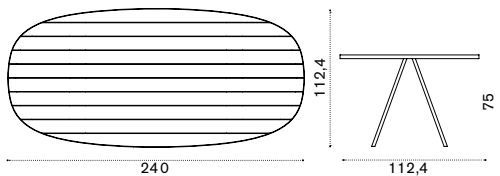

Oval dining table 240x112,4

→ 55 → 8

ESTPOD43T5 Warmwhite + pickled teak

ESTPODGT5 Dark grey + pickled teak

COVER218 Rain cover 241 x 113 h74