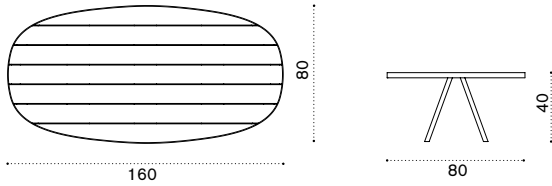

Oval coffee table 160x80

→ 21

ESTCOD43T5	Warmwhite + pickled teak
ESTCODGT5	Dark grey + pickled teak

COVER312 Rain cover 162 x 81 h40

Sun lounger