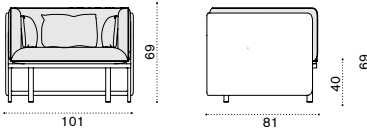

Esedra

Lounge armchair

→ 32

Item

Description

- ESPLH1WNFD43 Tight natwick + warmwhite
- ESPLH1WNFDG Tight natwick + dark grey
- ESPLH1WNHD43 Wide natwick + warmwhite
- ESPLH1WNHDG Wide natwick + dark grey
- ESCUPLAW25 Cushions, seat+3 back, nature white
- ESCUPLAW28 Cushions, seat+3 back, black stone
- COVER210 Rain cover 102 x 82 h68

Lounge high back armchair