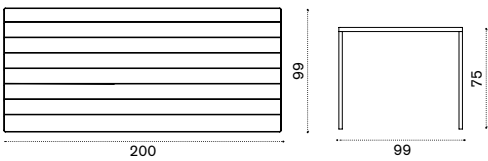

Teak → 54 | Ceramic-stone → 65 → 8

Item	Description
ESTPRD43T5	Warmwhite + pickled teak
ESTPRDGT5	Dark grey + pickled teak
ESTPRD43LN	Warmwhite + slate grey
ESTPRDGLN	Dark grey + slate grey
ESTPRD43LG	Warmwhite + dove grey
ESTPRDGLG	Dark grey + dove grey
COVER125	Rain cover 201 x 101 h75