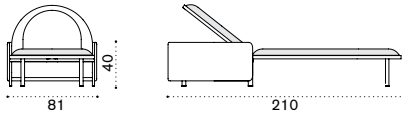

COVER215 Rain cover Ø 57 h39

Oval coffee table 160x80

→ 21

ESTCOD43T5	Warmwhite + pickled teak
ESTCODGT5	Dark grey + pickled teak

COVER312 Rain cover 162 x 81 h40

Sun lounger

→ 44

ESLEWNFD43T5 Tight natwick + warmwhite + p. teak