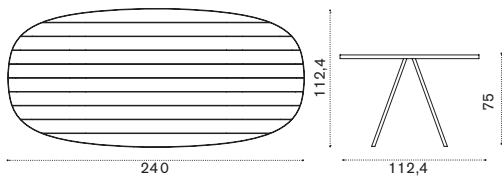

Oval dining table 240x112,4

$\frac{Kg}{Kg}$ → 55 | $\frac{Kg}{Kg}$ → 8 | 1 box 127X252X38H 95 Kg

ESTPOD43T5	Warmwhite + pickled teak
COVER218	Rain cover 241 x 113 h74