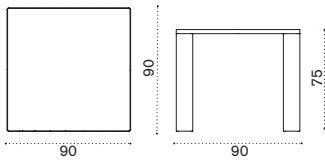

Esedra

Design: Luca Nichetto

Collection composed of:
3 seater sofa / lounge armchair
/ coffee table / square, rectangular
and oval dining table / dining armchair
/ sunbed.

FSC™ certified product

Square dining table 90x90