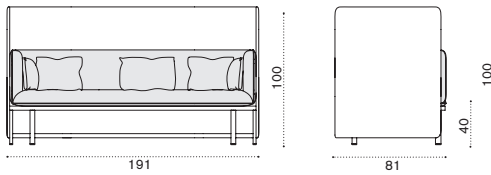

Esedra

Design: Luca Nichetto

Collection composed of:
3 seater sofa / lounge armchair
/ coffee table / square, rectangular
and oval dining table / dining armchair
/ sunbed.

FSC™ certified product

3 seater high back sofa

Item	Description
ESD3H2WNFD43	Tight natwick + warmwhite
ESD3H2WNHD43	Wide natwick + warmwhite
ESCUD3AW25	Cushions, seat+5 back, nature white
ESCUTEA25	Headrest cushion, nature white
COVER213	Rain cover 192 x 82 h99

→ 53 | 1 box 83X194X120H 86,5 Kg

Square coffee table 90x90

ESTCQD43T5	Warmwhite + pickled teak
ESTCQD43LN	Warmwhite + slate grey
ESTCQD43LG	Warmwhite + dove grey
COVER214	Rain cover 91 x 91 h27