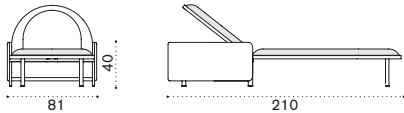

Teak  → 19 | Ceramic-stone  → 21 |  1 box 97X97X33H 24 Kg

Ethimo

Round coffee table Ø 56

Teak $\frac{Kg}{Kg}$ → 8 | Ceramic-stone $\frac{Kg}{Kg}$ → 9

1 box 61X61X44H 11 Kg

| Item | Description |
|------------|--------------------------|
| ESTCTD43T5 | Warmwhite + pickled teak |
| ESTCTD43LN | Warmwhite + slate grey |
| ESTCTD43LG | Warmwhite + dove grey |
| COVER215 | Rain cover Ø 57 h39 |

$\frac{Kg}{Kg}$ → 44 | $\frac{Kg}{Kg}$ | 2 boxes 1X 1 box 85X218X48H 48 Kg + 1X 130x70x20H 7 Kg

| | |
|--------------|-------------------------------------|
| ESLEWNFD43T5 | Tight natwick + warmwhite + p. teak |
| ESCULEAW25 | Mattress, nature white |
| COVER311 | Rain cover 83 x 212 h40 |