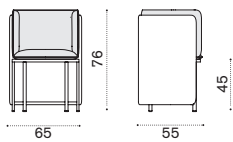

Dining armchair

$\frac{Kg}{Kg}$ → 13 | 1 box 60X70X90H 23 Kg

ESPDH1WNFD43	Tight natwick + warmwhite
ESPDH1WNHD43	Wide natwick + warmwhite
ESCUPDAW25	Cushions, seat+back, nature white
COVER219	Rain cover 66 x 56 h75