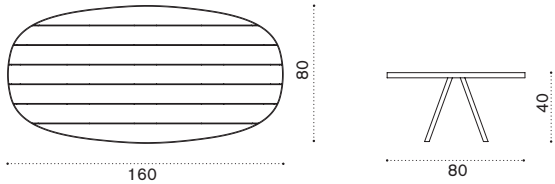

Oval coffee table 160x80

$\frac{Kg}{Kg}$ → 21 | 1 box 83X164X43H 28 Kg

ESTCOD43T5	Warmwhite + pickled teak
COVER312	Rain cover 162 x 81 h40

Sun lounger