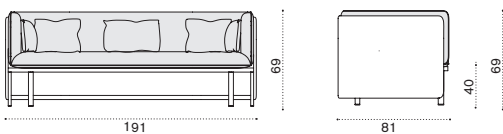

→ 50 | 1 box 83X194X102H 82,5 Kg

- ESD3H1WNFD43 Tight natwick + warmwhite
- ESD3H1WNHD43 Wide natwick + warmwhite

- ESCUD3AW25 Cushions, seat+5 back, nature white
- COVER212 Rain cover 192 x 82 h68