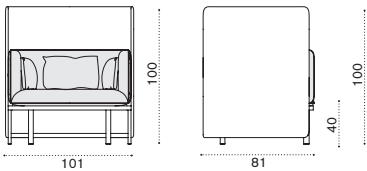

→ 35 | 1 box 89X111X133H 55,7 Kg

- ESPLH2WNFD43 Tight natwick + warmwhite
- ESPLH2WNHD43 Wide natwick + warmwhite

- ESCUPLAW25 Cushions, seat+3 back, nature white
- ESCUTEA25 Headrest cushion, nature white
- COVER211 Rain cover 102 x 82 h99

3 seater sofa