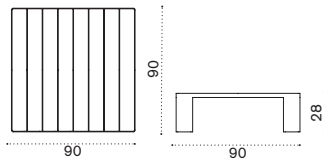

Teak → 19 | Ceramic-stone → 21 | 1 box 97X97X33H 24 Kg

Ethimo