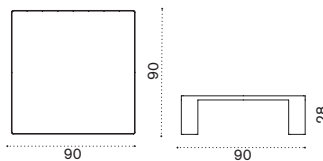

Teak → 19 | Ceramic-stone → 21 | 1 box 97X97X33H 24 Kg

Ethimo