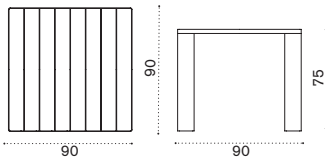

Esedra

Design: Luca Nichetto

Collection composed of:
3 seater sofa / lounge armchair
/ coffee table / square, rectangular
and oval dining table / dining armchair
/ sunbed.

FSC™ certified product

Square dining table 90x90