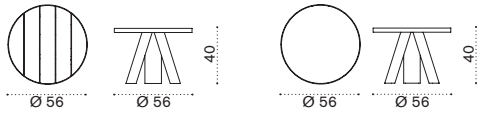

 → 53 |  1 box 83X194X120H 86,5 Kg

Square coffee table 90x90

| | |
|--|--------------------------|
|  ESTCQD43T5 | Warmwhite + pickled teak |
|  ESTCQD43LN | Warmwhite + slate grey |
|  ESTCQD43LG | Warmwhite + dove grey |
|  COVER214 | Rain cover 91 x 91 h27 |

Teak  → 19 | Ceramic-stone  → 21 |  1 box 97X97X33H 24 Kg

Ethimo

Round coffee table Ø 56

Teak $\frac{Kg}{Kg}$ → 8 | Ceramic-stone $\frac{Kg}{Kg}$ → 9

1 box 61X61X44H 11 Kg

| Item | Description |
|------------|--------------------------|
| ESTCTD43T5 | Warmwhite + pickled teak |
| ESTCTD43LN | Warmwhite + slate grey |
| ESTCTD43LG | Warmwhite + dove grey |
| COVER215 | Rain cover Ø 57 h39 |