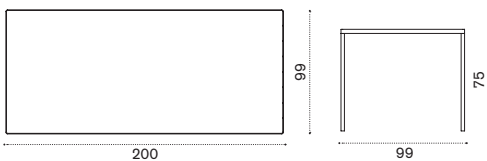

Rectangular dining table 200x99