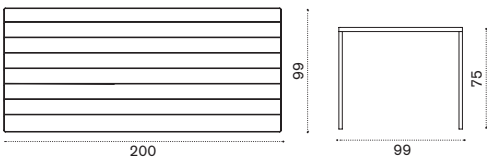

Rectangular dining table 200x99