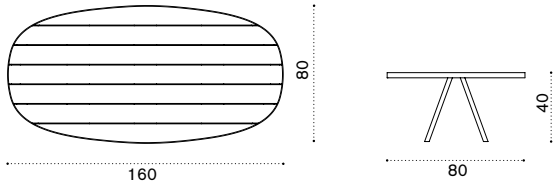

Oval coffee table 160x80

→ 21

ESTCOD43T5	Warmwhite + pickled teak
ESTCODGT5	Dark grey + pickled teak

COVER312 Rain cover 162 x 81 h40

Sun lounger