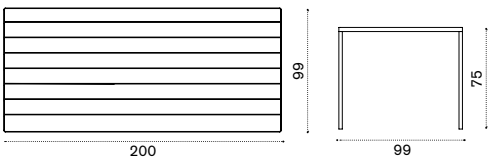

Teak → 54 | Ceramic-stone → 65 → 8

ESTPRD43T5	Warmwhite + pickled teak
ESTPRDGT5	Dark grey + pickled teak
ESTPRD43LN	Warmwhite + slate grey
ESTPRDGLN	Dark grey + slate grey
ESTPRD43LG	Warmwhite + dove grey
ESTPRDGLG	Dark grey + dove grey
COVER125	Rain cover 201 x 101 h75

Ethimo