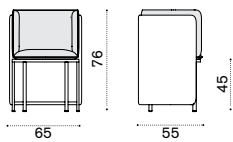

Teak → 19 | Ceramic-stone → 21

Round coffee table Ø 56

Teak → 8 | Ceramic-stone → 9

Item	Description
ESTCTD43T5	Warmwhite + pickled teak
ESTCTDGT5	Dark grey + pickled teak
ESTCTD43LN	Warmwhite + slate grey
ESTCTDGLN	Dark grey + slate grey
ESTCTD43LG	Warmwhite + dove grey
ESTCTDGLG	Dark grey + dove grey

COVER215 Rain cover Ø 57 h39

Oval coffee table 160x80

→ 21

ESTCOD43T5	Warmwhite + pickled teak
ESTCODGT5	Dark grey + pickled teak

COVER312 Rain cover 162 x 81 h40

Sun lounger

→ 44

ESLEWNFD43T5 Tight natwick + warmwhite + p. teak

ESCULEAW25 Mattress, nature white

COVER311 Rain cover 83 x 212 h40

Dining armchair

→ 13

Item	Description
ESPDH1WNFD43	Tight natwick + warmwhite
ESPDH1WNFDG	Tight natwick + dark grey

ESPDH1WNHD43 Wide natwick + warmwhite