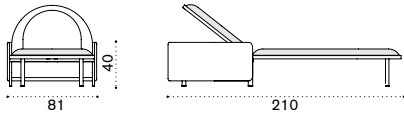

COVER215 Rain cover Ø 57 h39

Oval coffee table 160x80

→ 21

ESTCOD43T5	Warmwhite + pickled teak
ESTCODGT5	Dark grey + pickled teak

COVER312 Rain cover 162 x 81 h40

Sun lounger

→ 44

ESLEWNFD43T5 Tight natwick + warmwhite + p. teak