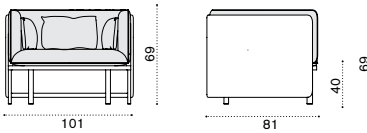

Esedra

Lounge armchair

→ 32

Item

Description

- ESPLH1WNFD43 Tight natwick + warmwhite
- ESPLH1WNFDG Tight natwick + dark grey
- ESPLH1WNHD43 Wide natwick + warmwhite
- ESPLH1WNHDG Wide natwick + dark grey
- ESCUPLAW25 Cushions, seat+3 back, nature white
- ESCUPLAW28 Cushions, seat+3 back, black stone
- COVER210 Rain cover 102 x 82 h68

Lounge high back armchair