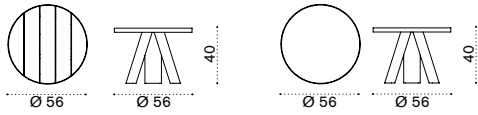

Round coffee table Ø 56

Teak → 8 | Ceramic-stone → 9

Item	Description
ESTCTD43T5	Warmwhite + pickled teak
ESTCTDGT5	Dark grey + pickled teak
ESTCTD43LN	Warmwhite + slate grey
ESTCTDGLN	Dark grey + slate grey
ESTCTD43LG	Warmwhite + dove grey
ESTCTDGLG	Dark grey + dove grey

COVER215 Rain cover Ø 57 h39