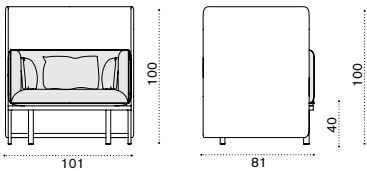

→ 35

- ESPLH2WNFD43 Tight natwick + warmwhite
- ESPLH2WNFDG Tight natwick + dark grey
- ESPLH2WNHD43 Wide natwick + warmwhite
- ESPLH2WNHDG Wide natwick + dark grey
- ESCUPLAW25 Cushions, seat+3 back, nature white
- ESCUPLAW28 Cushions, seat+3 back, black stone
- ESCUTEA25 Headrest cushion, nature white
- ESCUTEA28 Headrest cushion, black stone
- COVER211 Rain cover 102 x 82 h99

3 seater sofa