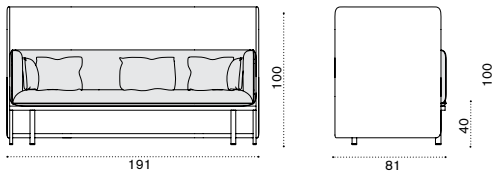

3 seater sofa

→ 50

- ESD3H1WNFD43 Tight natwick + warmwhite
- ESD3H1WNFDG Tight natwick + dark grey
- ESD3H1WNHD43 Wide natwick + warmwhite
- ESD3H1WNHDG Wide natwick + dark grey
- ESCUD3AW25 Cushions, seat+5 back, nature white
- ESCUD3AW28 Cushions, seat+5 back, black stone
- COVER212 Rain cover 192 x 82 h68

Esedra

Luca Nichetto
Collection composed of: 3 seater sofa / lounge armchair / coffee table / square, rectangular and oval dining table / dining armchair / sun lounger.

3 seater high back sofa

→ 53

Item	Description
ESD3H2WNFD43	Tight natwick + warmwhite
ESD3H2WNFDG	Tight natwick + dark grey
ESD3H2WNHD43	Wide natwick + warmwhite
ESD3H2WNHDG	Wide natwick + dark grey
ESCUD3AW25	Cushions, seat+5 back, nature white
ESCUD3AW28	Cushions, seat+5 back, black stone
ESCUTEA25	Headrest cushion, nature white
ESCUTEA28	Headrest cushion, black stone
COVER213	Rain cover 192 x 82 h99