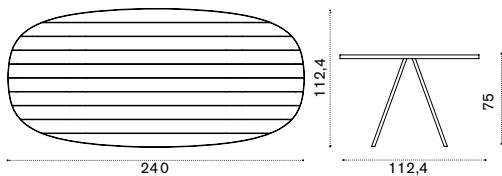

Oval dining table 240x112,4

→ 55 → 8

ESTPOD43T5 Warmwhite + pickled teak

ESTPODGT5 Dark grey + pickled teak

COVER218 Rain cover 241 x 113 h74