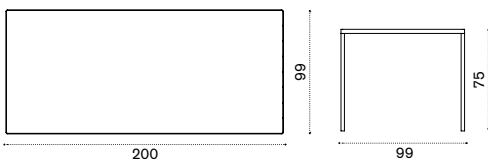

Teak → 54 | Ceramic-stone → 65 → 8

ESTPRD43T5	Warmwhite + pickled teak
ESTPRDGT5	Dark grey + pickled teak
ESTPRD43LN	Warmwhite + slate grey
ESTPRDGLN	Dark grey + slate grey
ESTPRD43LG	Warmwhite + dove grey
ESTPRDGLG	Dark grey + dove grey
COVER125	Rain cover 201 x 101 h75

Ethimo