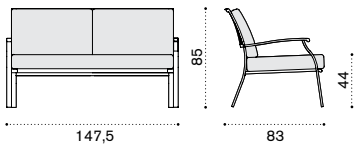

Elisir

Collection composed of: 2 seater sofa / lounge armchair / coffee table / dining armchair / dining chair / round, square and rectangular extendable dining table / sunbed.

Material

Metal White

Metal Mud Grey

Rain cover

Ethi-Care

2 seater sofa

→ 33,5

Item

- EID2S31
- EID2S40
- EID2S51

Description

Metal white
Metal mud grey
Metal coffee brown

- EICUD2AW25 Cushion, (seat+2 back) nature white
- EICUD2AW24 Cushion, (seat+2 back) nature grey
- COVER156 Rain cover 148 x 84 h84

Lounge armchair

→ 18,8

- EIPLS31
- EIPLS40
- EIPLS51

Metal white
Metal mud grey
Metal coffee brown