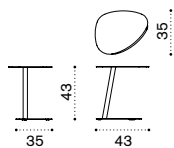

-
- EICUSEPDAW25 Cushion, nature white
 - EICUSEPDAW24 Cushion, nature grey
 - CUSEPREIA1 Cushion pratic, ivory
 - COVER155 Rain cover 76 x 62 h105 (6 armch.)

Sunbed

→ 17

- EILEB31E57 Ivory ethitex + metal white
- EILEB40E52 Dove grey ethitex + metal mud grey

Smart – side table 43x35

→ 3,5

- SMTCRD31 Alu. white
- SMTCRD40 Alu. mud grey