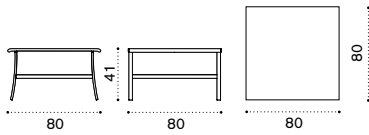

Elisir

Square coffee table 80x80

→ 15,5

Item

- EITCQB31
- EITCQB40
- EITCQB51

Description

- Metal white
- Metal mud grey
- Metal coffee brown