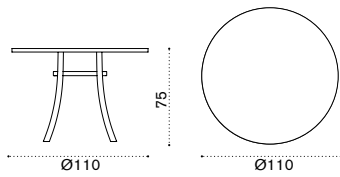

- EICUPLAW25 Cushions (seat+back), nature white
- EICUPLAW24 Cushions (seat+back), nature grey
- COVER157 Rain cover 78 x 84 h84

Ethimo

Elisir

Square coffee table 80x80

→ 15,5

Item

- EITCQB31
- EITCQB40
- EITCQB51

Description

- Metal white
- Metal mud grey
- Metal coffee brown

Round dining table Ø 110

→ 21,5 → 5

- EITPTB31
- EITPTB40
- EITPTB51

- Metal white
- Metal mud grey
- Metal coffee brown

Square dining table 70x70