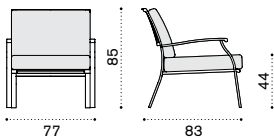

Rain cover

Ethi-Care

2 seater sofa

→ 33,5

Item

- EID2S31
- EID2S40
- EID2S51

Description

Metal white
Metal mud grey
Metal coffee brown

- EICUD2AW25 Cushion, (seat+2 back) nature white
- EICUD2AW24 Cushion, (seat+2 back) nature grey
- COVER156 Rain cover 148 x 84 h84

Lounge armchair

→ 18,8

- EIPLS31
- EIPLS40
- EIPLS51

Metal white
Metal mud grey
Metal coffee brown