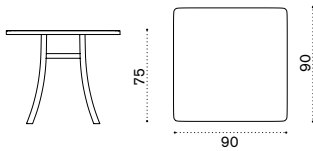

Elisir

Collection composed of: 2 seater sofa / lounge armchair / coffee table / dining armchair / dining chair / round, square and rectangular extendable dining table / sunbed.

Square dining table 90x90

KG → 17   H → 4   T

Item	Description
EITPQM3B31	Metal white
EITPQM3B40	Metal mud grey
EITPQM3B51	Metal coffee brown

Extendable rectangular dining table 160-220x90