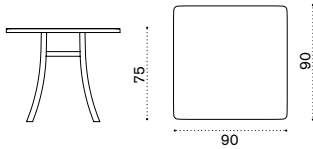

Elisir

Collection composed of: 2 seater sofa / lounge armchair / coffee table / dining armchair / dining chair / round, square and rectangular extendable dining table / sunbed.

Square dining table 90x90

KG → 17   H → 4   T

Item	Description
EITPQM3B31	Metal white
EITPQM3B40	Metal mud grey
EITPQM3B51	Metal coffee brown

Extendable rectangular dining table 160-220x90