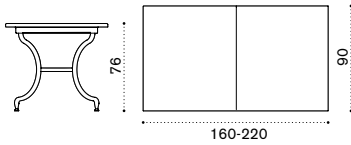

KG → 65   T   H → 6-8

EITPRM1B31	Metal white
EITPRM1B40	Metal mud grey
EITPRM1B51	Metal coffee brown
COVER204	Rain cover 161 x 91 h74

Extendable XL rectangular dining table 200-260x100