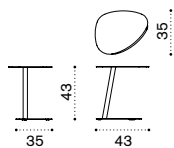

-
- EICUSEPDAW25 Cushion, nature white
 - EICUSEPDAW24 Cushion, nature grey
 - CUSEPREIA1 Cushion pratic, ivory
 - COVER155 Rain cover 76 x 62 h105 (6 armch.)

Sunbed

→ 17

- EILEB31E57 Ivory ethitex + metal white
- EILEB40E52 Dove grey ethitex + metal mud grey

Smart – side table 43x35

→ 3,5

- SMTCRD31
- SMTCRD40

- Alu. white
- Alu. mud grey