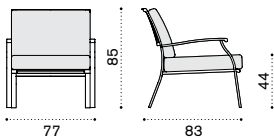

Rain cover

Ethi-Care

2 seater sofa

Item

- EID2S31
- EID2S40
- EID2S51

Description

- Metal white
- Metal mud grey
- Metal coffee brown

- EICUD2AW25 Cushion, (seat+2 back) nature white
- EICUD2AW24 Cushion, (seat+2 back) nature grey
- COVER156 Rain cover 148 x 84 h84

→ 33,5

Lounge armchair

- EIPLS31 Metal white
- EIPLS40 Metal mud grey
- EIPLS51 Metal coffee brown

- EICUPLAW25 Cushions (seat+back), nature white
- EICUPLAW24 Cushions (seat+back), nature grey
- COVER157 Rain cover 78 x 84 h84

→ 18,8

Ethimo

Elisir

Square coffee table 80x80

→ 15,5

Item

- EITCQB31
- EITCQB40
- EITCQB51

Description