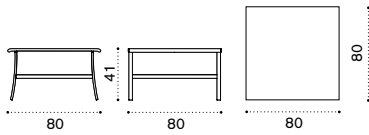

→ 33,5

Lounge armchair

- EIPLS31 Metal white
- EIPLS40 Metal mud grey
- EIPLS51 Metal coffee brown

- EICUPLAW25 Cushions (seat+back), nature white
- EICUPLAW24 Cushions (seat+back), nature grey
- COVER157 Rain cover 78 x 84 h84

→ 18,8

Ethimo

Elisir

Square coffee table 80x80

→ 15,5

Item

- EITCQB31
- EITCQB40
- EITCQB51

Description