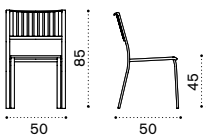

Dining chair

KG → 7   H

EISEB31	Metal white
EISEB40	Metal mud grey
EISEB51	Metal coffee brown
EICUSEPDAW25	Cushion, nature white
EICUSEPDAW24	Cushion, nature grey
CUSEPREIA1	Cushion pratic, ivory
COVER116	Rain cover 52 x 76 h100 (6 chairs)

Ethimo