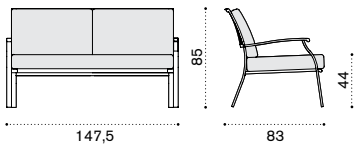

Elisir

Collection composed of: 2 seater sofa / lounge armchair / coffee table / dining armchair / dining chair / round, square and rectangular extendable dining table / sunbed.

Material

Metal White

Metal Mud Grey

Rain cover

Ethi-Care

2 seater sofa

Item

- EID2S31
- EID2S40
- EID2S51

Description

- Metal white
- Metal mud grey
- Metal coffee brown

- EICUD2AW25 Cushion, (seat+2 back) nature white
- EICUD2AW24 Cushion, (seat+2 back) nature grey
- COVER156 Rain cover 148 x 84 h84