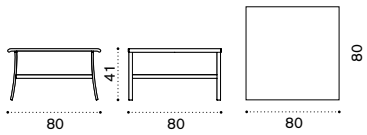

Elisir

Square coffee table 80x80

→ 15,5

Item

- EITCQB31
- EITCQB40
- EITCQB51

Description

- Metal white
- Metal mud grey
- Metal coffee brown