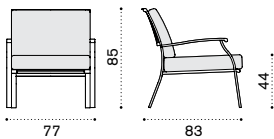

Lounge armchair

→ 18,8

- EIPLS31
- EIPLS40
- EIPLS51

- Metal white
- Metal mud grey
- Metal coffee brown

- EICUPLAW25 Cushions (seat+back), nature white
- EICUPLAW24 Cushions (seat+back), nature grey
- COVER157 Rain cover 78 x 84 h84

Ethimo