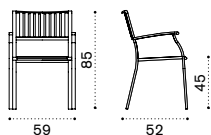

Elisir

Dining armchair

→ 8,5

Item

- EIPDB31
- EIPDB40
- EIPDB51

Description

- Metal white
- Metal mud grey
- Metal coffee brown

1. ---
2. EICUSEPDAW25 Cushion, nature white
   - EICUSEPDAW24 Cushion, nature grey
   - CUSEPREIA1 Cushion pratic, ivory
   - COVER155 Rain cover 76 x 62 h105 (6 armch.)

Sunbed