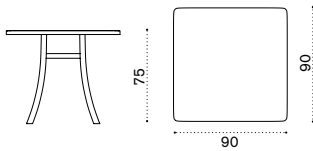

Elisir

Collection composed of: 2 seater sofa / lounge armchair / coffee table / dining armchair / dining chair / round, square and rectangular extendable dining table / sunbed.

Square dining table 90x90

→ 17 → 4

Item	Description
EITPQM3B31	Metal white
EITPQM3B40	Metal mud grey
EITPQM3B51	Metal coffee brown

Extendable rectangular dining table 160-220x90