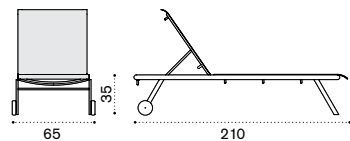

→ 17

- EILEB31E57 Ivory ethitex + metal white
- EILEB40E52 Dove grey ethitex + metal mud grey

Smart – side table 43x35