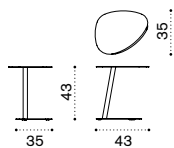

→ 3,5

- SMTCRD31 Alu. white
- SMTCRD40 Alu. mud grey