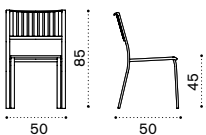

Dining chair

→ 7

EISEB31	Metal white
EISEB40	Metal mud grey
EISEB51	Metal coffee brown
.....	
EICUSEPDAW25	Cushion, nature white
EICUSEPDAW24	Cushion, nature grey
CUSEPREIA1	Cushion pratic, ivory
COVER116	Rain cover 52 x 76 h100 (6 chairs)

Ethimo