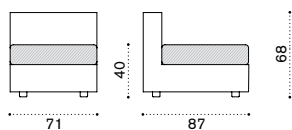

→ 19

- CBDMCW20 Bark
- CBDMCW21 White

- CBCUDMCA1 Cushion (seat+back), ivory
- CBCUDMCA12 Cushion (seat+back), dove grey
- COVER159 Rain cover 72 x 88 h67

Footstool

→ 5,2

- CBFSW20 Bark
- CBFSW21 White