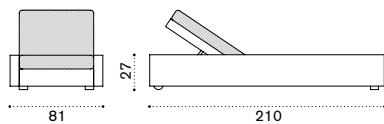

→ 39,5

CBLEW20	Bark
CBLEW21	White
CBCULEA1	Mattress, ivory, H 10 D 64 L 205
CBCULEA12	Mattress, dove grey, H 10 D 64 L 205
COVER160	Rain cover 211 x 82 h26

Double sunbed