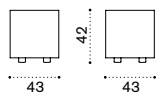

→ 5,2

- CBFSW20 Bark
- CBFSW21 White