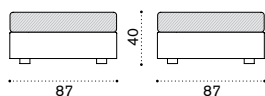

Cube

Pouf

→ 9

Item

Description

- CBPUW20 Bark
- CBPUW21 White

- CBCUPUA1 Cushion, ivory
- CBCUPUA12 Cushion, dove grey
- COVER113 Rain cover 90 x 90 h35

Corner module