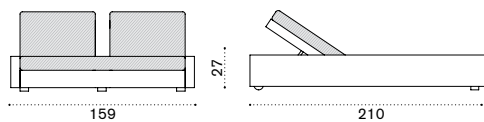

→ 68

CBLDW20	Bark
CBLDW21	White
CBCULDA1	Mattress, ivory, H 10 D 128 L 205
CBCULDA12	Mattress, dove grey, H 10 D 128 L 205
COVER161	Rain cover 211 x 163 h26