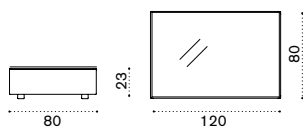

→ 22

CBTCRW20	Bark
CBTCRW21	White
COVER115	Rain cover 121 x 91 h23

Sunbed