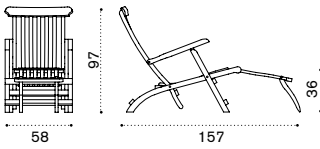

Cruise Deck chair

Item

CRSDT5

CRSDT1

CRCUSDA1

Description

Pickled teak

Teak

Mattress, ivory, H 5 D 40 L 170

16 → ↩ ↲ ↳