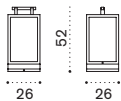

Wall lamp

IP44 2700° K - 1650 LUMEN
LED 230 Vac 17W
ENERGETIC CLASS: E

Item

Description

Sepia black + pickled teak
Warmwhite + pickled teak

3,5 1 box 23X18X40H 4 Kg

Table lamp

IP44 2700° K - 1650 LUMEN
LED 230 Vac 17W
ENERGETIC CLASS: E

Sepia black + pickled teak
Warmwhite + pickled teak

8 1 box 38X38X58H 9 Kg

Ethimo

Carré

Rechargeable table lamp

IP44 3000° K
LED n. 4 x 4W
N. batteries: 2 x 12V 2Ah SSL
Max endurance with batteries: 10h
Recharging cycle 8h