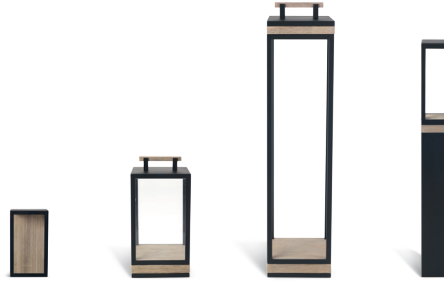

Carré

Design: Niccolò Grassi

Collection composed of:
wall lamp / table lamp
/ rechargeable table lamp
/ bollard / XL floor lamp.

FSC™ certified product

Material

Metal Sepia Black
+ Pickled Teak

Metal Warmwhite
+ Pickled Teak

Wall lamp

IP44 2700° K - 1650 LUMEN
LED 230 Vac 17W
ENERGETIC CLASS: E

Item

Description

Sepia black + pickled teak
Warmwhite + pickled teak

3,5 1 box 23X18X40H 4 Kg

Table lamp

IP44 2700° K - 1650 LUMEN
LED 230 Vac 17W
ENERGETIC CLASS: E

Sepia black + pickled teak
Warmwhite + pickled teak

8 1 box 38X38X58H 9 Kg

Ethimo

Carré

Rechargeable table lamp

IP44 3000° K
LED n. 4 x 4W
N. batteries: 2 x 12V 2Ah SSL
Max endurance with batteries: 10h
Recharging cycle 8h

Item

● ● CALATRB48T5
● ● CALATRB43T5

Description

Sepia black + pickled teak
Warmwhite + pickled teak

8 kg → 8   |  1 box 38X38X58H 9 Kg

Bollard

IP55 2700° K - 1650 LUMEN
LED 230 Vac 17W
ENERGETIC CLASS: E

● ● CALAPB48T5
● ● CALAPB43T5