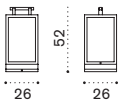

Sepia black + pickled teak
Warmwhite + pickled teak

8 1 box 38X38X58H 9 Kg

Ethimo

Carré

Rechargeable table lamp

IP44 3000° K
LED n. 4 x 4W
N. batteries: 2 x 12V 2Ah SSL
Max endurance with batteries: 10h
Recharging cycle 8h

Item

● ● CALATRB48T5
● ● CALATRB43T5

Description

Sepia black + pickled teak
Warmwhite + pickled teak

8 kg → 8   |  1 box 38X38X58H 9 Kg

Bollard

IP55 2700° K - 1650 LUMEN
LED 230 Vac 17W
ENERGETIC CLASS: E

● ● CALAPB48T5
● ● CALAPB43T5