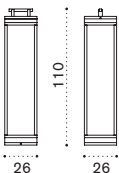

Item

● ● CALATRB48T5
● ● CALATRB43T5

Description

Sepia black + pickled teak
Warmwhite + pickled teak

8 kg → 8   |  1 box 38X38X58H 9 Kg

Bollard

IP55 2700° K - 1650 LUMEN
LED 230 Vac 17W
ENERGETIC CLASS: E

● ● CALAPB48T5
● ● CALAPB43T5

Sepia black + pickled teak
Warmwhite + pickled teak

5 kg → 5    |  1 box 12X12X95H 8,5 Kg

XL floor lamp

IP44 2700° K - 1650 LUMEN
LED 230 Vac 17W
ENERGETIC CLASS: E

● ● CALAXB48T5
● ● CALAXB43T5

Sepia black + pickled teak
Warmwhite + pickled teak

11,5 kg → 11,5   |  1 box 118X33X33 14 Kg

Outdoor Decor