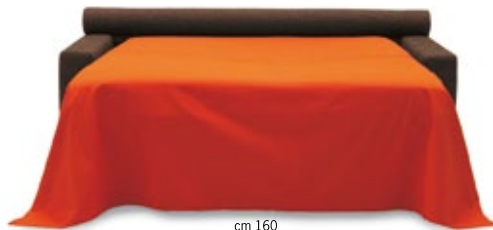

Alè

Divano due posti e divano letto a una piazza e mezza

cm 175

cm 116

Divano tre posti e divano letto matrimoniale piccolo

cm 200

cm 140

Divano tre posti maxi e divano letto matrimoniale grande

cm 220

cm 160

Divano tre posti mega e divano letto matrimoniale mega

cm 240

cm 180

ALÌ E ALÈ The bright classics

From a single project, paying a strong attention to ergonomics and characterized by a generous design inspired by modern sofas with a wide seat, two new sofas have been conceived: Alì and Alè. They both hide a technological heart: a bed ready to be opened which is made of an electro-welded steel frame, the mattress is filled with high density polyurethane, latex or springs. Alì's backrest is shaped through soft independent cushions that enable the seat to be personalized. Alè is provided with two single wide polyester cushions which soften the line of the backrest and don't need to be removed to pull out the bed. Their headrest is characterized by a roll cushion applied over the backrest. The frame is upholstered with polyurethane foam and polyester padding and the cover is fully removable. Available in a wide range of fabric covers Alì and Alè can turn from classic into young and bright sofas.

Two seater sofa-bed 116 x 200 cm
Small three seater sofa-bed 140 x 200 cm
Large three seater sofa-bed 160 x 200 cm
Mega three seater sofa-bed 180 x 200 cm

cm 78

cm 39

cm 92

cm 210