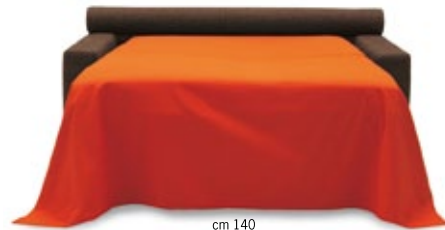

Alè

Divano due posti e divano letto a una piazza e mezza

cm 175

cm 116

Divano tre posti e divano letto matrimoniale piccolo

cm 200

cm 140

Divano tre posti maxi e divano letto matrimoniale grande

cm 220

cm 160

Divano tre posti mega e divano letto matrimoniale mega

cm 240

cm 180

ALÌ E ALÈ The bright classics

From a single project, paying a strong attention to ergonomics and characterized by a generous design inspired by modern sofas with a wide seat, two new sofas have been conceived: Alì and Alè. They both hide a technological heart: a bed ready to be opened which is made of an electro-welded steel frame, the mattress is filled with high density polyurethane, latex or springs. Alì's backrest is shaped through soft independent cushions that enable the seat to be personalized. Alè is provided with two single wide polyester cushions which soften the line of the backrest and don't need to be removed to pull out the bed. Their headrest is characterized by a roll cushion applied over the backrest. The frame is upholstered with polyurethane foam and polyester padding and the cover is fully removable. Available in a wide range of fabric covers Alì and Alè can turn from classic into young and bright sofas.

Two seater sofa-bed 116 x 200 cm
Small three seater sofa-bed 140 x 200 cm
Large three seater sofa-bed 160 x 200 cm
Mega three seater sofa-bed 180 x 200 cm

cm 78

cm 39

cm 92

cm 210