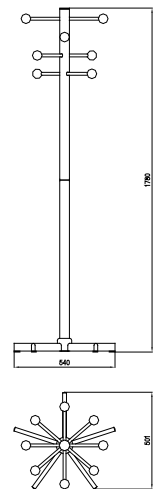

## Frame

---

Wardrobe consisting of a 5 star foot Ø 540 mm, two-part column 50/2 mm linked with connection screw. 4 movable suspension hooks made of a round steel tube 15 x 1 mm, with black plastic spheres Ø 50 mm at the end.

## Dimensions

---

Dimensions: Width: 54 cm  
Total height: 178 cm

Weights: 8 kg