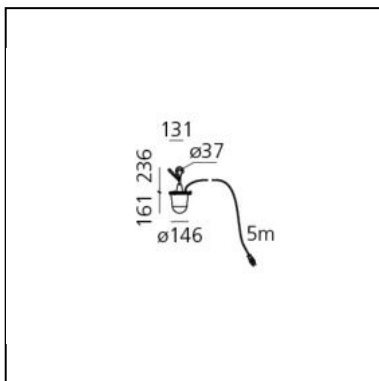

LUMINAIRE

- Watt: **20W**
- Delivered lumens output: **1613lm**
- CCT: **3000K**
- Efficiency: **93%**
- Efficacy: **80.65lm/W**
- CRI: **80**

DESCRIPTION

"The Tolomeo family is expanded to include a new outdoor product. The light source is enclosed in a diffusing cap fitted inside a transparent IP65 plastic unit that recalls old lampposts, in use when light was produced from oil. The structural elements of Tolomeo were strengthened and consolidated to resist to the increased stress. The family is also enriched with a shade to adapt the lamp for use on terraces or in domestic outdoor locations." Michele De Lucchi

Once again Tolomeo is a testimonial of the uniqueness of Artemide: its design competence, technology, and care for man and the planet are simply conveyed through a product that, after 30 years, can still illuminate the future with the same impact. The iconic lamp comes in the floor, suspension, and hook version, with materials and finishes ideal for outdoor use. The family is now a more comprehensive system, capable to address indoor and outdoor, public and private needs. Tolomeo Mega Outdoor is produced in the larger size (diffuser diameter: 50 cm) to adjust to the perceptive proportions of broader and open spaces. The diffuser is coated with the Thuia fabric by Paola Lenti, a durable and washable plastic material that looks like natural jute. However, Tolomeo Mega Outdoor is designed for use without a diffuser, with the exposed opal glass diffusing unit covering the source and ensuring IP protection: in this version it looks like a traditional lamppost.

PRODUCT CODE: T078500

FEATURES

- Article Code: **T078500**
- Colour: **Aluminium**
- Installation: **Suspension**
- Material: **Aluminum, steel**
- Series: **Architectural Outdoor**
- Environment: **Outdoor**
- Emission: **Direct**
- design by: **Michele De Lucchi, Giancarlo Fassina**

DIMENSIONS

- Height: **cm 19.8**
- Diameter: **cm 14.6**

SOURCES INCLUDED

- Category: **Led**
- Number: **1**
- Watt: **20 W**
- Delivered lumens output: **1865 lm**
- Color temperature (K): **3000 K**
- CRI: **80**