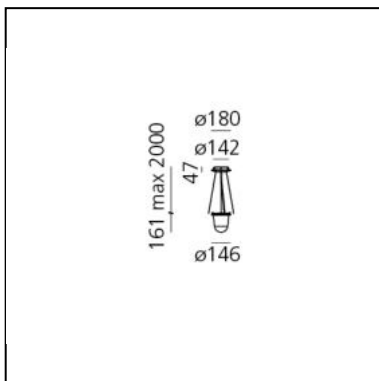

LUMINAIRE

- Watt: **20W**
- Delivered lumens output: **1613lm**
- CCT: **3000K**
- Efficiency: **93%**
- Efficacy: **80.65lm/W**
- CRI: **80**

DESCRIPTION

"The Tolomeo family is expanded to include a new outdoor product. The light source is enclosed in a diffusing cap fitted inside a transparent IP65 plastic unit that recalls old lampposts, in use when light was produced from oil. The structural elements of Tolomeo were strengthened and consolidated to resist to the increased stress. The family is also enriched with a shade to adapt the lamp for use on terraces or in domestic outdoor locations." Michele De Lucchi

Once again Tolomeo is a testimonial of the uniqueness of Artemide: its design competence, technology, and care for man and the planet are simply conveyed through a product that, after 30 years, can still illuminate the future with the same impact. The iconic lamp comes in the floor, suspension, and hook version, with materials and finishes ideal for outdoor use. The family is now a more comprehensive system, capable to address indoor and outdoor, public and private needs. Tolomeo Mega Outdoor is produced in the larger size (diffuser diameter: 50 cm) to adjust to the perceptive proportions of broader and open spaces. The diffuser is coated with the Thuia fabric by Paola Lenti, a durable and washable plastic material that looks like natural jute. However, Tolomeo Mega Outdoor is designed for use without a diffuser, with the exposed opal glass diffusing unit covering the source and ensuring IP protection: in this version it looks like a traditional lamppost.

PRODUCT CODE: T078000

FEATURES

- Article Code: **T078000**
- Colour: **Alluminium**
- Installation: **Suspension**
- Material: **Aluminum, steel**
- Series: **Architectural Outdoor**
- Environment: **Outdoor**
- Emission: **Direct**
- design by: **Michele De Lucchi, Giancarlo Fassina**

DIMENSIONS

- Height: **cm 16**
- Diameter: **cm 14.6**
- Base Diameter: **cm 14.2**
- Max Height from ceiling: **cm 200**

SOURCES INCLUDED