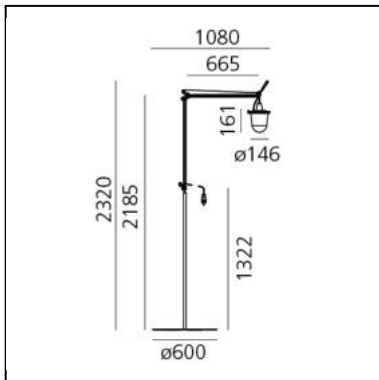

LUMINAIRE

- Watt: **20W**
- Delivered lumens output: **1613lm**
- CCT: **3000K**
- Efficiency: **93%**
- Efficacy: **80.65lm/W**
- CRI: **80**

Notes

Complete lamp consists of body lamp + accessories

DESCRIPTION

"The Tolomeo family is expanded to include a new outdoor product. The light source is enclosed in a diffusing cap fitted inside a transparent IP65 plastic unit that recalls old lampposts, in use when light was produced from oil. The structural elements of Tolomeo were strengthened and consolidated to resist to the increased stress. The family is also enriched with a shade to adapt the lamp for use on terraces or in domestic outdoor locations." Michele De Lucchi Once again Tolomeo is a testimonial of the uniqueness of Artemide: its design competence, technology, and care for man and the planet are simply conveyed through a product that, after 30 years, can still illuminate the future with the same impact. The iconic lamp comes in the floor, suspension, and hook version, with materials and finishes ideal for outdoor use. The family is now a more comprehensive system, capable to address indoor and outdoor, public and private needs. Tolomeo Mega Outdoor is produced in the larger size (diffuser diameter: 50 cm) to adjust to the perceptive proportions of broader and open spaces. The diffuser is coated with the Thuia fabric by Paola Lenti, a durable and washable plastic material that looks like natural jute. However, Tolomeo Mega Outdoor is designed for use without a diffuser, with the exposed opal glass diffusing unit covering the source and ensuring IP protection: in this version it looks like a traditional lamppost.

PRODUCT CODE: T078100

FEATURES

- Article Code: **T078100**
- Colour: **Alluminium**
- Installation: **Floor**
- Material: **Aluminum, steel**
- Series: **Architectural Outdoor**
- Environment: **Outdoor**
- Emission: **Direct**
- design by: **Michele De Lucchi, Giancarlo Fassina**

DIMENSIONS

- Width: **cm 108**
- Height: **cm 21.8**
- Base Diameter: **cm 60**
- Max Extension Height: **cm 2.3**

SOURCES INCLUDED