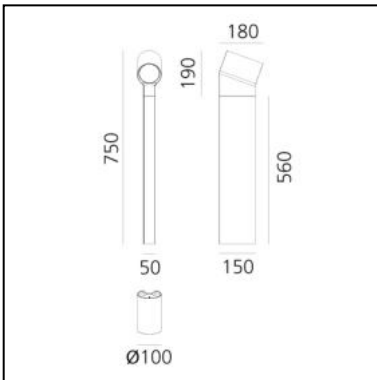

LUMINAIRE

- Watt: **23W**
- Delivered lumens output: **1263lm**
- CCT: **3000K**
- Efficiency: **46%**
- Efficacy: **54.91lm/W**
- CRI: **90**

Accessories

NO
IMAGE
AVAILABLE

Oblique - picchetto di
fissaggio al terreno
T086500

DESCRIPTION

This outdoor collection expresses a combination between a sprouting plant and a guiding light. The oblique light head pushes up and stretches the vertical stem just like a bean sprout. The design conveys 2 dimensions that make the piece nearly disappear in some angles and provide solid support in others. The outer shell, of varying heights, wraps around the lighting head to hold it in place. The slightly downward angle projects the LED light via the high-performance reflector and prevents glare while defining a quiet light zone. The floor and wall-mounted versions are part of the collection and provide a comprehensive solution to all needs of outdoor space, both private and public. The vertical part comes in different heights to adjust to projects and provide a solid structure.

PRODUCT CODE: T086300

FEATURES

- Article Code: **T086300**
- Colour: **Anthracite grey**
- Installation: **Bollard**
- Material: **Aluminum**
- Series: **Architectural Outdoor**
- design by: **Arik Levy**

DIMENSIONS

- Height: **cm 75**
- Diameter: **cm 10**
- Weight: **kg 4**

SOURCES INCLUDED

- Category: **Led**
- Number: **1**
- Watt: **15W**
- Delivered lumens output: **750lm**
- Color temperature (K): **3000K**
- CRI: **80**