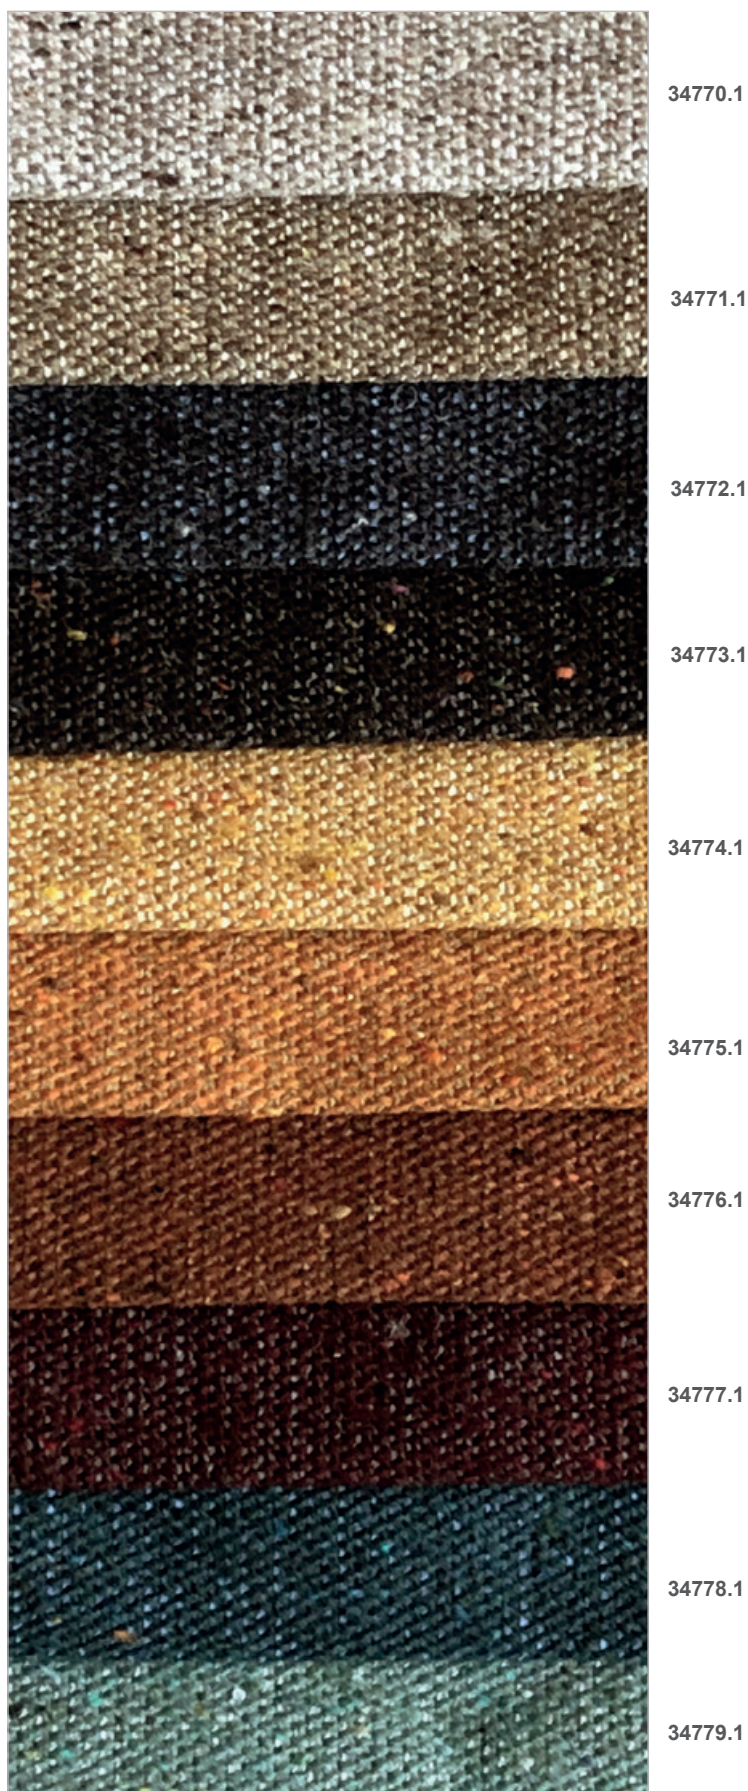

disponibile per tutti i prodotti
available for all products

esclusi / except

Anish	Santapouf Pro
Bitta	Self-made Seat
Dynamic life	Soleil
Ercolino	Super.T
Gilbert & George	Tou
Hako	Wa
Maracanà	Wall
Marocchino	Xito Outdoor
Olga	Virgola
Oops	Zoom
Ori.Tami	
Ospite	
Piccy	
Pisola	
Q.letto	
Santapouf	

informazioni tecniche **technical information**

45% PC 30% WO 22% CO 3% AF
GR/MTL 610
H. CM. 140
MARTINDALE > 45.000