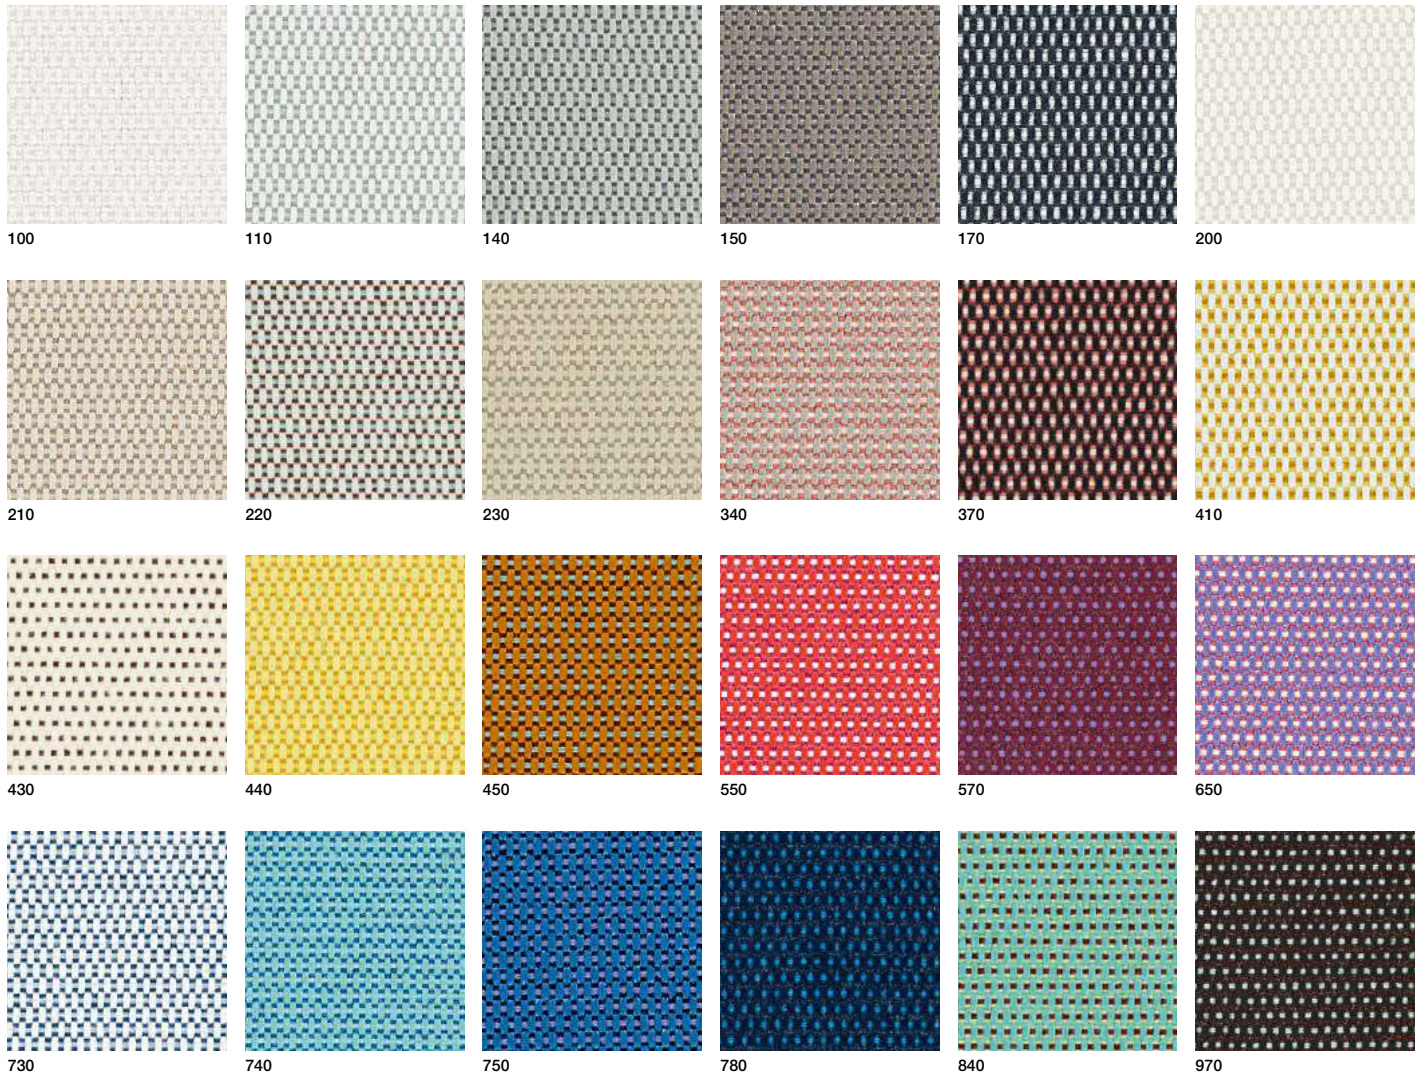

Patio (Kvadrat) fabric

24 colours

Design Karina Nielsen Rios
Composition 100% Trevira CS, water repellent finish
Abrasion app. 50.000 Martindale
Care