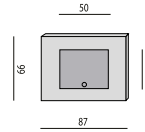

MENSOLA IN LEGNO
Wooden Shelf
cm. 103x30

MENSOLA IN CRISTALLO
Glass Shelf
cm. 72x28

CASSETTIERA IN LEGNO
Wooden Chest of Drawers
cm. 103x54

MENSOLA IN CRISTALLO
Glass Shelf
cm. 103x30

MENSOLA IN CRISTALLO
Glass Shelf
cm. 108x28

MOBILE A GIORNO IN CUOIO
Leather container with open compartment
cm. 103x54

PIANO TV IN CRISTALLO
Glass TV-Shelf
cm. 108x61

MENSOLA IN CRISTALLO
Glass Shelf
cm. 72x40

MOBILE A GIORNO IN LEGNO
Wooden container with open compartment
cm. 103x54

PIANO SCRITTOIO IN CRISTALLO
Glass Writing Desk
cm. 108x61

MENSOLA IN CRISTALLO
Glass Shelf
cm. 108x40

VETRINA
Cabinet
cm. 103x30

PANNELLO PORTA TV IN LEGNO
Wooden board for flat TV
 cm. 103

PORTA SUB-WOOFER
Sub-woofer Holder

PANNELLO PORTA TV IN CRISTALLO
Glass board for flat TV
 cm. 72

PANNELLO PORTA TV IN CRISTALLO
Glass board for flat TV
 cm. 130

PANNELLO PORTA TV IN CRISTALLO
Glass board for flat TV
 cm. 170

PORTA CAVI
Channel for cables