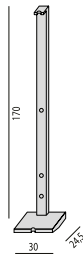

COMP. U48

COMP. U15

COMP. U33

COMP. U46

COMP. U50

ALTEZZA ESTERNA MASSIMA / TOTAL HEIGHT CM. 317
MAX. EXTERNAL HEIGHT / MAX. HEIGHT IN FEET 10.4
ALTEZZA ESTERNA MASSIMA / CM. 317

ALTEZZA ESTERNA MASSIMA / TOTAL HEIGHT CM. 317
MAX. EXTERNAL HEIGHT / MAX. HEIGHT IN FEET 10.4
ALTEZZA ESTERNA MASSIMA / CM. 317

MENSOLA IN LEGNO
Wooden Shelf
cm. 103x30

MENSOLA IN CRISTALLO
Glass Shelf
cm. 72x28

CASSETTIERA IN LEGNO
Wooden Chest of Drawers
cm. 103x54

MENSOLA IN CRISTALLO
Glass Shelf
cm. 103x30

MENSOLA IN CRISTALLO
Glass Shelf
cm. 108x28

PIANO SCRITTOIO IN CRISTALLO
Glass Writing Desk
cm. 108x61

MENSOLA IN CRISTALLO
Glass Shelf
cm. 108x40

VETRINA
Cabinet
cm. 103x30

PANNELLO PORTA TV IN LEGNO
Wooden board for flat TV
 cm. 103

PORTA SUB-WOOFER
Sub-woofer Holder

PANNELLO PORTA TV IN CRISTALLO
Glass board for flat TV
 cm. 72

PANNELLO PORTA TV IN CRISTALLO
Glass board for flat TV
 cm. 130

PANNELLO PORTA TV IN CRISTALLO
Glass board for flat TV
 cm. 170

PORTA CAVI
Channel for cables