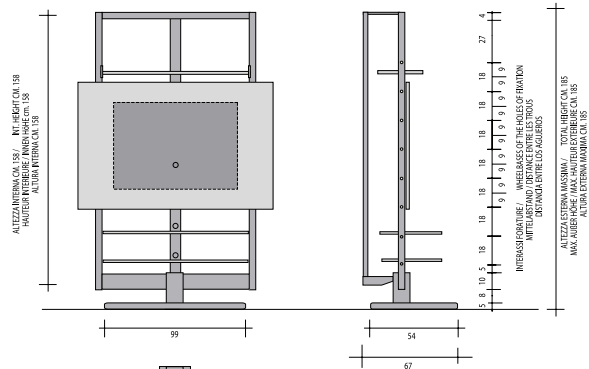

COMP. U28

COMP. U29

COMPOSIZIONI AUTOPORTANTI | FREESTANDING COMPOSITIONS

COMP. U27

COMP. U41

COMP. U42

COMP. U47

CASSETTIERA IN CUOIO
Leather Chest of Drawers
cm. 103x54

MENSOLA IN LEGNO
Wooden Shelf
cm. 103x30

MENSOLA IN CRISTALLO
Glass Shelf
cm. 72x28

CASSETTIERA IN LEGNO
Wooden Chest of Drawers
cm. 103x54

MENSOLA IN CRISTALLO
Glass Shelf
cm. 103x30

MENSOLA IN CRISTALLO
Glass Shelf
cm. 108x28