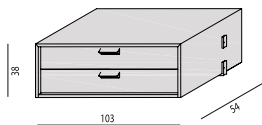

COMP. U28

COMP. U29

COMPOSIZIONI AUTOPORTANTI | FREESTANDING COMPOSITIONS

COMP. U27

COMP. U41

COMP. U42

COMP. U47

CASSETTIERA IN CUOIO
Leather Chest of Drawers
cm. 103x54

MENSOLA IN LEGNO
Wooden Shelf
cm. 103x30

MENSOLA IN CRISTALLO
Glass Shelf
cm. 72x28

CASSETTIERA IN LEGNO
Wooden Chest of Drawers
cm. 103x54

MENSOLA IN CRISTALLO
Glass Shelf
cm. 103x30

MENSOLA IN CRISTALLO
Glass Shelf
cm. 108x28