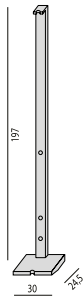

COMP. U48

COMP. U15

COMP. U33

COMP. U46

COMP. U50

ALTEZZA ESTERNA MASSIMA / TOTAL HEIGHT CM. 317
MAX. EXTERNAL HEIGHT / MAX. HEIGHT IN FEET 10.4
ALTEZZA ESTERNA MASSIMA / CM. 317

ALTEZZA ESTERNA MASSIMA / TOTAL HEIGHT CM. 317
MAX. EXTERNAL HEIGHT / MAX. HEIGHT IN FEET 10.4
ALTEZZA ESTERNA MASSIMA / CM. 317

MENSOLA IN LEGNO
Wooden Shelf
cm. 103x30

MENSOLA IN CRISTALLO
Glass Shelf
cm. 72x28

CASSETTIERA IN LEGNO
Wooden Chest of Drawers
cm. 103x54

MENSOLA IN CRISTALLO
Glass Shelf
cm. 103x30

MENSOLA IN CRISTALLO
Glass Shelf
cm. 108x28

PIANO SCRITTOIO IN CRISTALLO
Glass Writing Desk
cm. 108x61

MENSOLA IN CRISTALLO
Glass Shelf
cm. 108x40

VETRINA
Cabinet
cm. 103x30

PANNELLO PORTA TV IN LEGNO
Wooden board for flat TV
 cm. 103

PORTA SUB-WOOFER
Sub-woofer Holder

PANNELLO PORTA TV IN CRISTALLO
Glass board for flat TV
 cm. 72

PANNELLO PORTA TV IN CRISTALLO
Glass board for flat TV
 cm. 130

PANNELLO PORTA TV IN CRISTALLO
Glass board for flat TV
 cm. 170

PORTA CAVI
Channel for cables