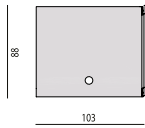

MENSOLA IN LEGNO
Wooden Shelf
cm. 103x30

MENSOLA IN CRISTALLO
Glass Shelf
cm. 72x28

CASSETTIERA IN LEGNO
Wooden Chest of Drawers
cm. 103x54

MENSOLA IN CRISTALLO
Glass Shelf
cm. 103x30

MENSOLA IN CRISTALLO
Glass Shelf
cm. 108x28

MOBILE A GIORNO IN CUOIO
Leather container with open compartment
cm. 103x54

PIANO TV IN CRISTALLO
Glass TV-Shelf
cm. 108x61

MENSOLA IN CRISTALLO
Glass Shelf
cm. 72x40

MOBILE A GIORNO IN LEGNO
Wooden container with open compartment
cm. 103x54

PIANO SCRITTOIO IN CRISTALLO
Glass Writing Desk
cm. 108x61

MENSOLA IN CRISTALLO
Glass Shelf
cm. 108x40

VETRINA
Cabinet
cm. 103x30

PANNELLO PORTA TV IN LEGNO
Wooden board for flat TV
 cm. 103

PORTA SUB-WOOFER
Sub-woofer Holder