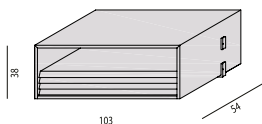

MOBILE A GIORNO IN LEGNO
Wooden container with open compartment
cm. 103x54