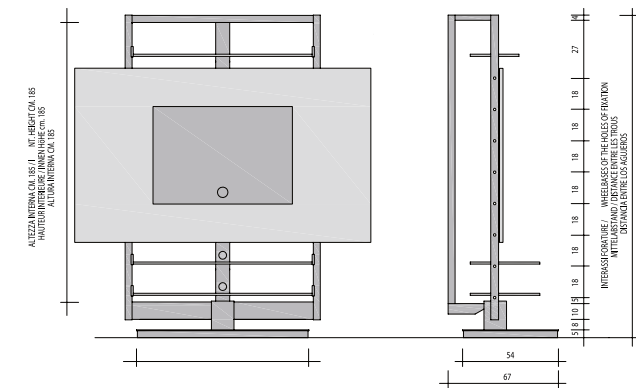

COMP. U28

COMP. U29

COMPOSIZIONI AUTOPORTANTI | FREESTANDING COMPOSITIONS

COMP. U27

COMP. U41

COMP. U42

COMP. U47

CASSETTIERA IN CUOIO
Leather Chest of Drawers
cm. 103x54

MENSOLA IN LEGNO
Wooden Shelf
cm. 103x30

MENSOLA IN CRISTALLO
Glass Shelf
cm. 72x28

CASSETTIERA IN LEGNO
Wooden Chest of Drawers
cm. 103x54

MENSOLA IN CRISTALLO
Glass Shelf
cm. 103x30

MENSOLA IN CRISTALLO
Glass Shelf
cm. 108x28