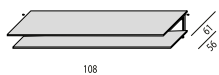

COMP. U28

COMP. U29

COMPOSIZIONI AUTOPORTANTI | FREESTANDING COMPOSITIONS

COMP. U27

COMP. U41

COMP. U42

COMP. U47

CASSETTIERA IN CUOIO
Leather Chest of Drawers
cm. 103x54

MENSOLA IN LEGNO
Wooden Shelf
cm. 103x30

MENSOLA IN CRISTALLO
Glass Shelf
cm. 72x28

CASSETTIERA IN LEGNO
Wooden Chest of Drawers
cm. 103x54

MENSOLA IN CRISTALLO
Glass Shelf
cm. 103x30

MENSOLA IN CRISTALLO
Glass Shelf
cm. 108x28

MOBILE A GIORNO IN CUOIO
Leather container with open compartment
cm. 103x54

PIANO TV IN CRISTALLO
Glass TV-Shelf
cm. 108x61

MENSOLA IN CRISTALLO
Glass Shelf
cm. 72x40

MOBILE A GIORNO IN LEGNO
Wooden container with open compartment
cm. 103x54