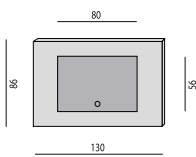

MENSOLA IN LEGNO
Wooden Shelf
cm. 103x30

MENSOLA IN CRISTALLO
Glass Shelf
cm. 72x28

CASSETTIERA IN LEGNO
Wooden Chest of Drawers
cm. 103x54

MENSOLA IN CRISTALLO
Glass Shelf
cm. 103x30

MENSOLA IN CRISTALLO
Glass Shelf
cm. 108x28

MOBILE A GIORNO IN CUOIO
Leather container with open compartment
cm. 103x54

PIANO TV IN CRISTALLO
Glass TV-Shelf
cm. 108x61

MENSOLA IN CRISTALLO
Glass Shelf
cm. 72x40

MOBILE A GIORNO IN LEGNO
Wooden container with open compartment
cm. 103x54

PIANO SCRITTOIO IN CRISTALLO
Glass Writing Desk
cm. 108x61

MENSOLA IN CRISTALLO
Glass Shelf
cm. 108x40

VETRINA
Cabinet
cm. 103x30

PANNELLO PORTA TV IN LEGNO
Wooden board for flat TV
 cm. 103

PORTA SUB-WOOFER
Sub-woofer Holder

PANNELLO PORTA TV IN CRISTALLO
Glass board for flat TV
 cm. 72

PANNELLO PORTA TV IN CRISTALLO
Glass board for flat TV
 cm. 130

PANNELLO PORTA TV IN CRISTALLO
Glass board for flat TV
 cm. 170

PORTA CAVI
Channel for cables