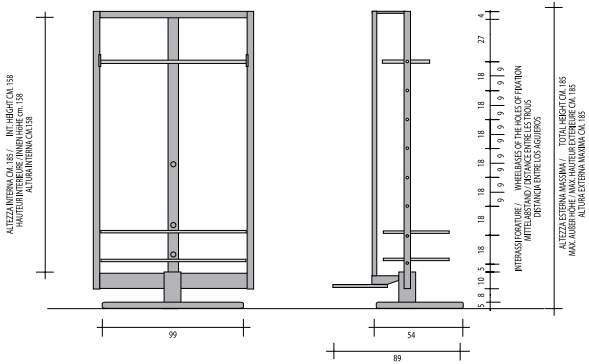

COMP. U28

COMP. U29

COMPOSIZIONI AUTOPORTANTI | FREESTANDING COMPOSITIONS

COMP. U27

COMP. U41

COMP. U42

COMP. U47

CASSETTIERA IN CUOIO
Leather Chest of Drawers
cm. 103x54

MENSOLA IN LEGNO
Wooden Shelf
cm. 103x30

MENSOLA IN CRISTALLO
Glass Shelf
cm. 72x28

CASSETTIERA IN LEGNO
Wooden Chest of Drawers
cm. 103x54

MENSOLA IN CRISTALLO
Glass Shelf
cm. 103x30

MENSOLA IN CRISTALLO
Glass Shelf
cm. 108x28