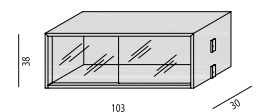

VETRINA
Cabinet
cm. 103x30