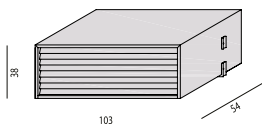

COMP. U28

COMP. U29

COMPOSIZIONI AUTOPORTANTI | FREESTANDING COMPOSITIONS

COMP. U27

COMP. U41

COMP. U42

COMP. U47

CASSETTIERA IN CUOIO
Leather Chest of Drawers
cm. 103x54

MENSOLA IN LEGNO
Wooden Shelf
cm. 103x30

MENSOLA IN CRISTALLO
Glass Shelf
cm. 72x28

CASSETTIERA IN LEGNO
Wooden Chest of Drawers
cm. 103x54

MENSOLA IN CRISTALLO
Glass Shelf
cm. 103x30

MENSOLA IN CRISTALLO
Glass Shelf
cm. 108x28