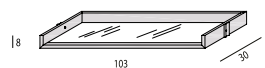

COMP. U28

COMP. U29

COMPOSIZIONI AUTOPORTANTI | FREESTANDING COMPOSITIONS

COMP. U27

COMP. U41

COMP. U42

COMP. U47

CASSETTIERA IN CUOIO
Leather Chest of Drawers
cm. 103x54

MENSOLA IN LEGNO
Wooden Shelf
cm. 103x30

MENSOLA IN CRISTALLO
Glass Shelf
cm. 72x28

CASSETTIERA IN LEGNO
Wooden Chest of Drawers
cm. 103x54

MENSOLA IN CRISTALLO
Glass Shelf
cm. 103x30

MENSOLA IN CRISTALLO
Glass Shelf
cm. 108x28