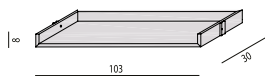

COMP. U28

COMP. U29

COMPOSIZIONI AUTOPORTANTI | FREESTANDING COMPOSITIONS

COMP. U27

COMP. U41

COMP. U42

COMP. U47

CASSETTIERA IN CUOIO
Leather Chest of Drawers
cm. 103x54

MENSOLA IN LEGNO
Wooden Shelf
cm. 103x30

MENSOLA IN CRISTALLO
Glass Shelf
cm. 72x28

CASSETTIERA IN LEGNO
Wooden Chest of Drawers
cm. 103x54

MENSOLA IN CRISTALLO
Glass Shelf
cm. 103x30

MENSOLA IN CRISTALLO
Glass Shelf
cm. 108x28