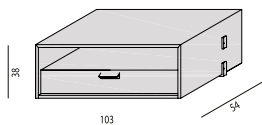

COMP. U28

COMP. U29

COMPOSIZIONI AUTOPORTANTI | FREESTANDING COMPOSITIONS

COMP. U27

COMP. U41

COMP. U42

COMP. U47

CASSETTIERA IN CUOIO
Leather Chest of Drawers
cm. 103x54

MENSOLA IN LEGNO
Wooden Shelf
cm. 103x30

MENSOLA IN CRISTALLO
Glass Shelf
cm. 72x28

CASSETTIERA IN LEGNO
Wooden Chest of Drawers
cm. 103x54

MENSOLA IN CRISTALLO
Glass Shelf
cm. 103x30

MENSOLA IN CRISTALLO
Glass Shelf
cm. 108x28