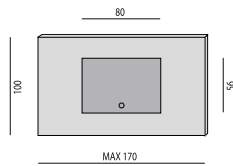

MENSOLA IN LEGNO
Wooden Shelf
cm. 103x30

MENSOLA IN CRISTALLO
Glass Shelf
cm. 72x28

CASSETTIERA IN LEGNO
Wooden Chest of Drawers
cm. 103x54

MENSOLA IN CRISTALLO
Glass Shelf
cm. 103x30

MENSOLA IN CRISTALLO
Glass Shelf
cm. 108x28

MOBILE A GIORNO IN CUOIO
Leather container with open compartment
cm. 103x54

PIANO TV IN CRISTALLO
Glass TV-Shelf
cm. 108x61

MENSOLA IN CRISTALLO
Glass Shelf
cm. 72x40

MOBILE A GIORNO IN LEGNO
Wooden container with open compartment
cm. 103x54

PIANO SCRITTOIO IN CRISTALLO
Glass Writing Desk
cm. 108x61

MENSOLA IN CRISTALLO
Glass Shelf
cm. 108x40

VETRINA
Cabinet
cm. 103x30

PANNELLO PORTA TV IN LEGNO
Wooden board for flat TV
 cm. 103

PORTA SUB-WOOFER
Sub-woofer Holder

PANNELLO PORTA TV IN CRISTALLO
Glass board for flat TV
 cm. 72

PANNELLO PORTA TV IN CRISTALLO
Glass board for flat TV
 cm. 130

PANNELLO PORTA TV IN CRISTALLO
Glass board for flat TV
 cm. 170

PORTA CAVI
Channel for cables