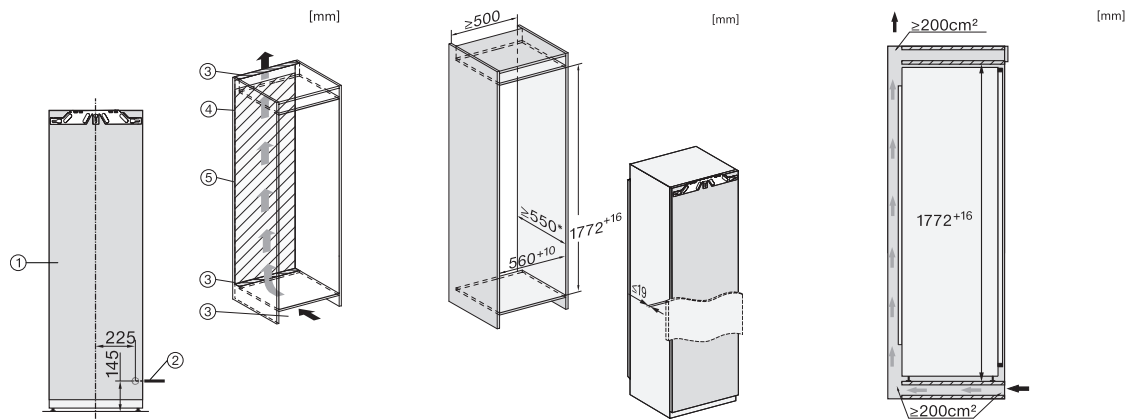

K 7763 E

Built-in refrigerator

DailyFresh, FlexiLight 2.0 and DynaCool for more convenience and flexibility.

K7733E, K7763E, K7732E, K7734F, K7764E, K7743E, K7743D, K7744E, K7773D, K7774D (footnote*) (installation drawings)

*1. View from the front, 2. Mains connection cable, L = 2100 mm, 3. Ventilation cut-out min. 200 cm², 4. Ventilation, 5. No connections permitted in this area

K7733E, K7763E, K7732E, K7734F, K7764E, K7743E, K7743D, K7744E, K7773D, K7774D, built-in (footnote*) (drawings)

*The declared energy consumption was calculated in a 560 mm deep niche. The appliance is fully functional in a 550 mm niche but the energy consumption will be slightly higher.

K7733E, K7763E, K7732E, K7734F, K7764E, K7743E, K7743D, K7744E, K7773D, K7774D, side view (installation drawings)