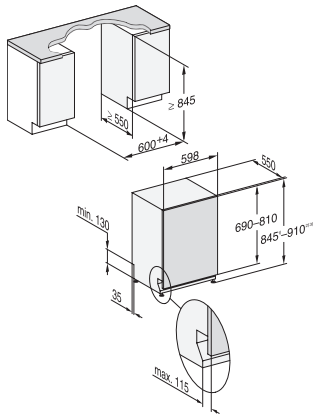

SolarSave	•
ExtraQuiet 40 dB(A)	•
Appliance care	•
Dishwashing options	
AutoDos	•
IntenseZone	•
Express	•
Extra Clean	•
Extra dry	•
Basket design	
Cutlery loading	3D MultiFlex tray
FlexCare glass holder	2
FlexCare cup rack	1
Basket design	ExtraComfort
Number of place settings	14
Safety	
Waterproof system	•
Filter indicator light	•
Technical data	
Niche width minimal in mm	600
Niche width max in mm	600
Niche height minimal in mm	845
Niche height maximal in mm	910
Niche depth in mm	550
Appliance width in mm	598
Appliance height in mm	845
Appliance depth in mm	570
Depth with door open in cm	120.5
Net weight in kg	49.0
Total rated load in kW	2.00
Voltage in V	230
Fuse rating in A	10
Number of phases	1
Electrical frequency standard	50
Length of water inlet hose in m	1.50
Length of water drain hose in m	1.50
Length of supply lead in m	1.80
Min. front panel weight in kg	4.0
Max. front panel weight in kg	12.0
Available display languages	
Available display languages through MultiLingua	bahasa malaysia, deutsch, english (AU), english (GB),

G 7465 SCVi XXL AutoDos

Fully integrated dishwasher XXL

with automatic dispensing thanks to AutoDos with integrated PowerDisk.

G7000, fully integrated dishwasher, XXL, 60cm (installation drawing)

- 1) Plinth height 35-155 mm, 2) Plinth height 100-220 mm,
- 3) Appliance height max. 970 mm with plinth height conversion kit (Mat.-Nr. 6.394.761),

G7000, fully integrated dishwasher, XXL, 60cm (installation drawing)