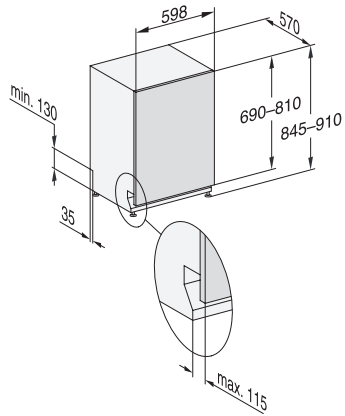

SolarSave	•
ExtraQuiet 40 dB(A)	•
Appliance care	•
Dishwashing options	
AutoDos	•
IntenseZone	•
Express	•
Extra Clean	•
Extra dry	•
Basket design	
Cutlery loading	3D MultiFlex tray
FlexCare glass holder	2
FlexCare cup rack	1
Basket design	ExtraComfort
Number of place settings	14
Safety	
Waterproof system	•
Filter indicator light	•
Technical data	
Niche width minimal in mm	600
Niche width max in mm	600
Niche height minimal in mm	845
Niche height maximal in mm	910
Niche depth in mm	550
Appliance width in mm	598
Appliance height in mm	845
Appliance depth in mm	570
Depth with door open in cm	120.5
Net weight in kg	49.0
Total rated load in kW	2.00
Voltage in V	230
Fuse rating in A	10
Number of phases	1
Electrical frequency standard	50
Length of water inlet hose in m	1.50
Length of water drain hose in m	1.50
Length of supply lead in m	1.80
Min. front panel weight in kg	4.0
Max. front panel weight in kg	12.0
Available display languages	
Available display languages through MultiLingua	bahasa malaysia, deutsch, english (AU), english (GB),

G 7465 SCVi XXL AutoDos

Fully integrated dishwasher XXL

with automatic dispensing thanks to AutoDos with integrated PowerDisk.

G7000, fully integrated dishwasher, XXL, 60cm (installation drawing)

- 1) Plinth height 35-155 mm, 2) Plinth height 100-220 mm,
- 3) Appliance height max. 970 mm with plinth height conversion kit (Mat.-Nr. 6.394.761),

G7000, fully integrated dishwasher, XXL, 60cm (installation drawing)