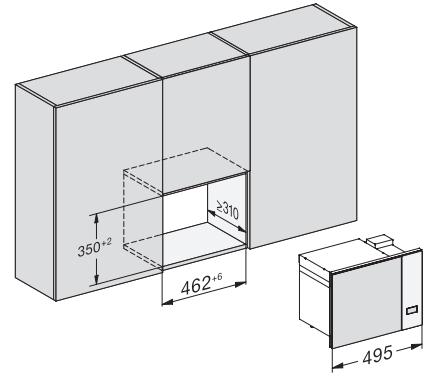

M 2224 SC

Built-in microwave oven

with sensor controls on the side for convenient operation.

M2224SC, installation drawing

M2224SC, installation drawings

1) Front view, 2) Mains connection cable L=1,600 mm, 3) No connection in this area