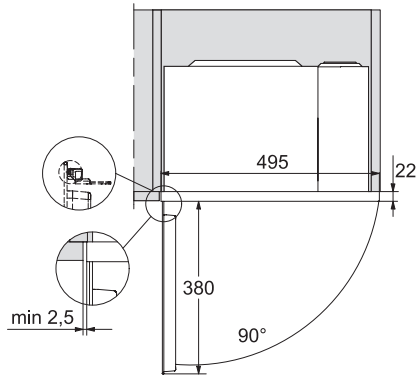

EAN: 4002516262930 / Material number: 11390380 / Old Material Number: 24222420GB

Construction type and design	
Built-in microwave oven	•
SideControl	•
Appliance Colour	Obsidian black
Convenience features	
Keeping warm	•
Quartz grill	•
Operating modes	
Automatic programmes	•
Grill	•
Microwave solo operation	•
Microwave/grill combination mode	•
User convenience	
Display	EasySensor
Timer functions	•
Time of day display	•
Minute minder	•
Programmable cooking duration	•
Quick microwave	•
Individual settings	•
Efficiency and sustainability	
Night dimming	•
Cleaning convenience	
Stainless steel oven compartment	•
Safety	
Appliance cooling system and touch-cool front	•
System lock	•
Safety switch-off	•
Safety lock "Door" warning	•
Technical data	
Oven compartment volume in l	17
Door hinge	Left
Oven light	1 LED spot
Oven interior height in cm	20.2
Turntable diameter in cm	27.2
Electronically controlled microwave power	•
Microwave power levels in W	80/150/300/450/600/800
Maximum microwave power in W	800
Grill power rating in W	800
Niche width min. in mm	462
Niche width max. in mm	468
Niche height min. in mm	350
Niche height max. in mm	362
Niche depth in mm	310
Appliance width in mm	495
Appliance height in mm	372
Appliance depth in mm	310
Weight in kg	14.4
Niche-independent venting	•
Total rated load in kW	1.25

M 2224 SC

Built-in microwave oven

with sensor controls on the side for convenient operation.

EAN: 4002516262930 / Material number: 11390380 / Old Material Number: 24222420GB

Voltage in V	220-240
Frequency in Hz	50
Number of phases	1
Fuse rating in A	13
Mains cable with plug	•
Length of supply lead in m	1.60
Replacing lamps	Kundendienst
Accessories supplied	
Grilling rack	1
Gourmet plate	1

M 2224 SC

Built-in microwave oven

with sensor controls on the side for convenient operation.

M2224SC, installation drawing

M2224SC, installation drawings

1) Front view, 2) Mains connection cable L=1,600 mm, 3) No connection in this area