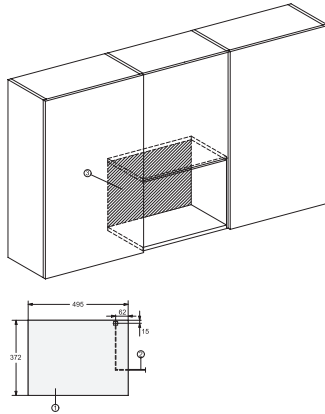

M 2224 SC

Built-in microwave oven

with sensor controls on the side for convenient operation.

EAN: 4002516262930 / Material number: 11390380 / Old Material Number: 24222420GB

Voltage in V	220-240
Frequency in Hz	50
Number of phases	1
Fuse rating in A	13
Mains cable with plug	•
Length of supply lead in m	1.60
Replacing lamps	Kundendienst
Accessories supplied	
Grilling rack	1
Gourmet plate	1

M 2224 SC

Built-in microwave oven

with sensor controls on the side for convenient operation.

M2224SC, installation drawing

M2224SC, installation drawings

1) Front view, 2) Mains connection cable L=1,600 mm, 3) No connection in this area