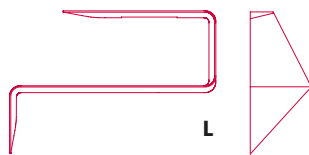

SHELF

The shelf is made of matt white Cristalplant, a composite material made up of natural minerals, acrylic material and polymer polyesters.

MAMBA

R

L135 D40 H93 cm

L

L135 D40 H93 cm

Finishing

The number in the dot corresponds to the number of colour/material finish.

Here below, in the section FINISH OPTIONS, please note all the colours of the materials used for this product.

SHELF AND DESK

Structure