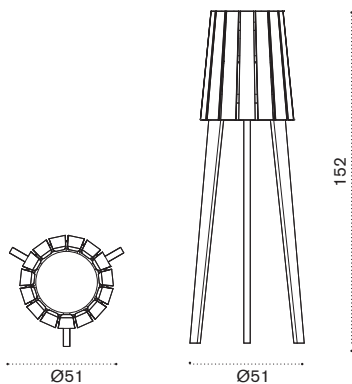

Woody ^{new}

Design: Marc Sadler

Collection composed of:
Floor lamp.

FSC™ certified product

Material

Natural
Teak

Floor lamp

IP44 2700° K - 1650 LUMEN
LED 230 Vac 17W
ENERGETIC CLASS: E

Item

 WOLAPIT1

Description

Warmwhite + teak

 → 16  2 boxes 1 20X20X150H 10Kg + 1 60X60X65H 10 Kg

Ethimo