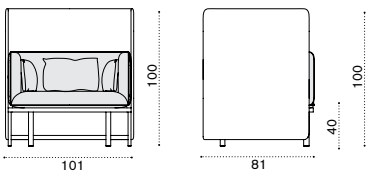

→ 35

- ESPLH2WNFD43 Tight natwick + warmwhite
- ESPLH2WNFDG Tight natwick + dark grey
- ESPLH2WNHD43 Wide natwick + warmwhite
- ESPLH2WNHDG Wide natwick + dark grey
- ESCUPLAW25 Cushions, seat+3 back, nature white
- ESCUPLAW28 Cushions, seat+3 back, black stone
- ESCUTEA25 Headrest cushion, nature white
- ESCUTEA28 Headrest cushion, black stone
- COVER211 Rain cover 102 x 82 h99

3 seater sofa