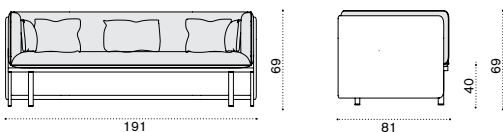

→ 50

- ESD3H1WNFD43 Tight natwick + warmwhite
- ESD3H1WNFDG Tight natwick + dark grey
- ESD3H1WNHD43 Wide natwick + warmwhite
- ESD3H1WNHDG Wide natwick + dark grey
- ESCUD3AW25 Cushions, seat+5 back, nature white
- ESCUD3AW28 Cushions, seat+5 back, black stone
- COVER212 Rain cover 192 x 82 h68