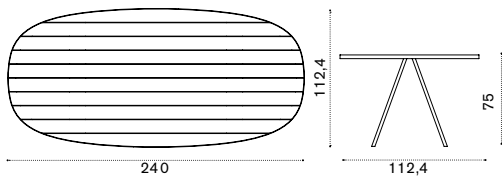

Oval dining table 240x112,4

→ 55 → 8

Item	Description
ESTCTD43T5	Warmwhite + pickled teak
ESTCTDGT5	Dark grey + pickled teak
ESTCTD43LN	Warmwhite + slate grey
ESTCTDGLN	Dark grey + slate grey
ESTCTD43LG	Warmwhite + dove grey
ESTCTDGLG	Dark grey + dove grey

COVER215	Rain cover Ø 57 h39

ESTCOD43T5	Warmwhite + pickled teak
ESTCODGT5	Dark grey + pickled teak

COVER312	Rain cover 162 x 81 h40

ESLEWNFD43T5	Tight natwick + warmwhite + p. teak

ESCULEAW25	Mattress, nature white

COVER311	Rain cover 83 x 212 h40

Item	Description
ESPDH1WNFD43	Tight natwick + warmwhite
ESPDH1WNFDG	Tight natwick + dark grey

ESPDH1WNHD43	Wide natwick + warmwhite
ESPDH1WNHDG	Wide natwick + dark grey

ESCUPDAW25	Cushions, seat+back, nature white

ESCUPDAW28	Cushions, seat+back, black stone

COVER219	Rain cover 66 x 56 h75

ESTPOD43T5	Warmwhite + pickled teak
ESTPODGT5	Dark grey + pickled teak

COVER218	Rain cover 241 x 113 h74