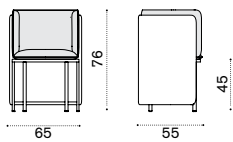

Teak → 19 | Ceramic-stone → 21

Round coffee table Ø 56

Teak → 8 | Ceramic-stone → 9

Oval coffee table 160x80

→ 21

Sun lounger

→ 44

Dining armchair