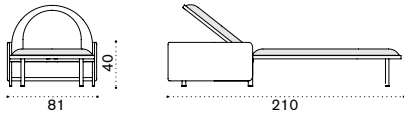

Teak → 19 | Ceramic-stone → 21

Round coffee table Ø 56

Teak → 8 | Ceramic-stone → 9

Oval coffee table 160x80

→ 21

Sun lounger

→ 44

Dining armchair