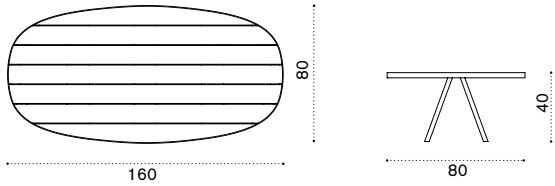

Oval coffee table 160x80

→ 21

Sun lounger